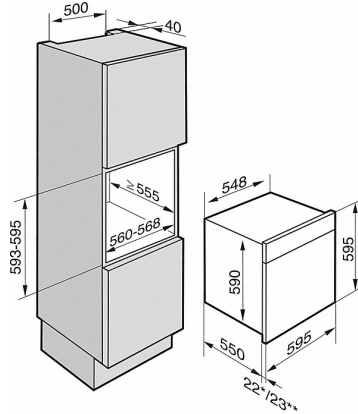

DGC 6860 AM

Steam oven with full-fledged oven function and XXL cavity combines two cooking techniques - steam and convection.

DGC 6000 built in wall unit, CLST (Installation drawing)

- Appliances with glass front
- ** Appliances with metal front