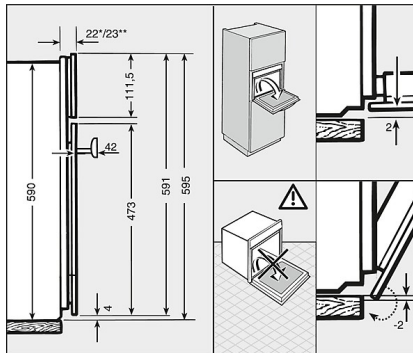

DGC 6000 XXL PureLine (detailed installation drawing)

- Appliances with glass front
- ** Appliances with metal front