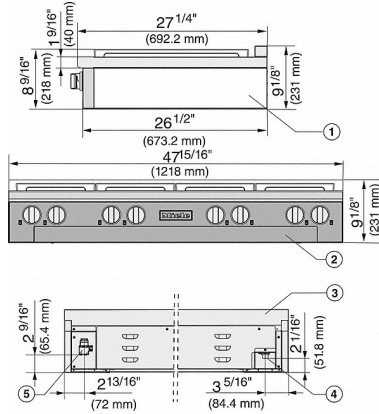

More information at [www.MieleUSA.com](http://www.MieleUSA.com)

For further information please see next page...

KMR 1356-1 LP

RangeTop

with 6 burners and griddle for versatility and performance

Technical data	
Dimensions in in. (width)	48 (1,219)
Dimensions (height) in in.(mm)	7 5/8 (191)
Dimensions (depth) in in. (mm) with bullnose	27 1/4 (692)
Dimensions (depth) in in. (mm) without bullnose	25 5/8 (650)
Weight in lbs. (kg)	171 (78)
Total connected load in kW	34.4
Voltage in V	120
Fuse rating in A	10
Number of phases	1
Power cord length in m	3 (1.2)

KMR 1356-1 LP

RangeTop  
with 6 burners and griddle for versatility and performance

KMR 1354 G/LP, KMR 1355 G/LP, KMR 1356 G/LP  
(installation drawings)

- 1) Side view
- 2) Front view
- 3) Rear view
- 4) Gas connection
- 5) Electrical connection