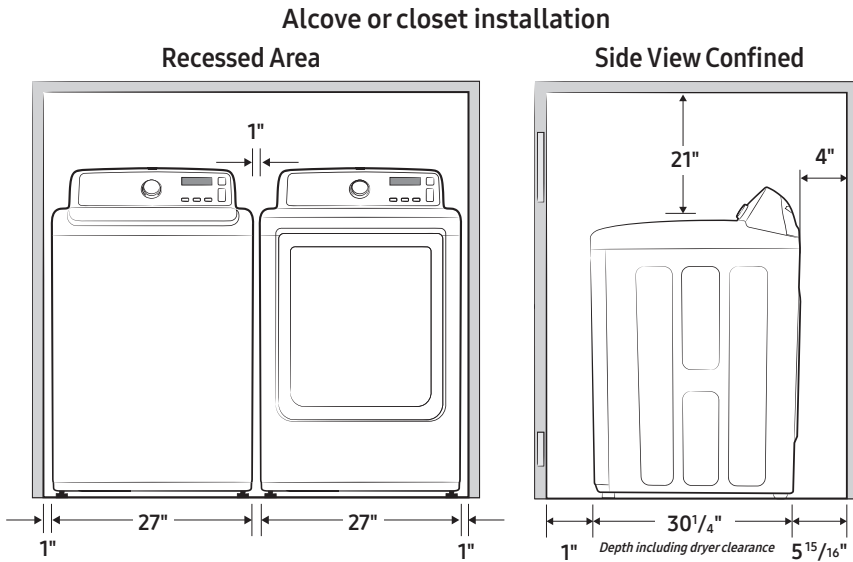

WA45T3400AW

SAMSUNG

Samsung 4.5 cu. ft. Capacity Top Load Washer with Active WaterJet

Installation Specifications

Minimum clearances for closets and alcoves:

- Sides – 1"
- Top – 21"
- Rear – 5¹⁵/₁₆"
- Closet Front – 1"

If both the washer and a dryer are installed in the same location, the front of the alcove or closet must have two unobstructed air openings for a combined minimum total area of 72-inch². This clearance requirement is applicable for washers only.

For dryer's clearance requirement, see the dryer's user manual.