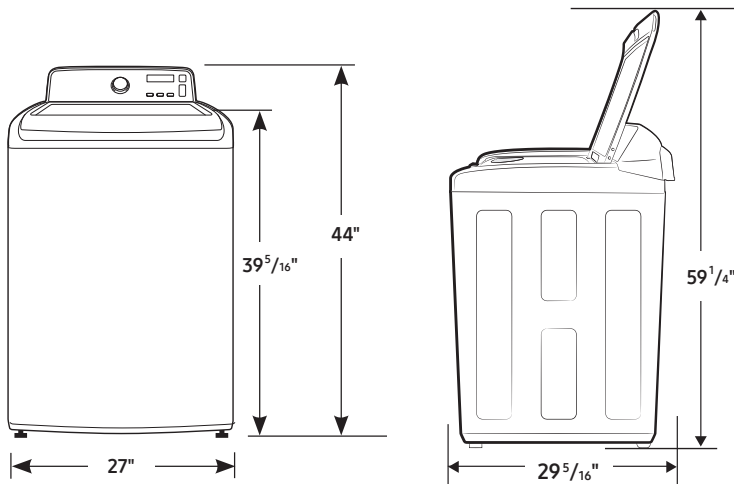

### Installation Specifications

### Dimensions

#### Shipping Dimensions & Weight (WxHxD)

Dimensions: 29<sup>9</sup>/<sub>16</sub>" x 46<sup>9</sup>/<sub>16</sub>" x 31"  
Weight: 145.5 lbs

Color	Model #	UPC Code
White	WA45T3400AW	887276440392