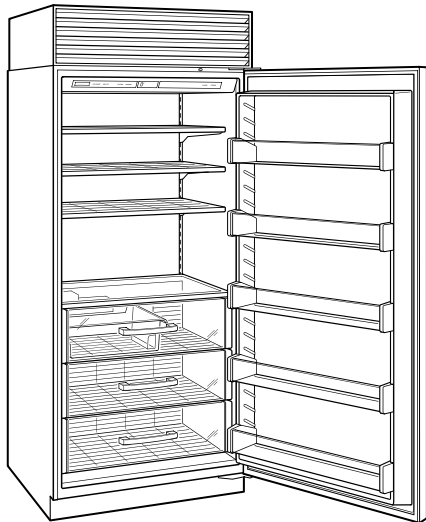

Accessories are available through an authorized dealer.
For local dealer information, visit subzero-wolf.com/locator.

HANDLE OPTIONS

PRO

TUBULAR

PRODUCT DETAILS

FREEZER

- LED freezer lights
- 4 stainless-steel freezer shelves (3 adjustable; 1 stationary)
- 3 storage drawers with adjustable dividers
- 5 adjustable door bins
- Automatic ice maker with removable ice container

PRODUCT SPECIFICATIONS

Model	BI-36F/S
Dimensions	36"W x 84"H x 24"D
Door Clearance	37 1/4"
Weight	406 lbs
Freezer Capacity	22.6 cu. ft.
Electrical Supply	115 VAC, 60 Hz
Electrical Service	15 amp dedicated circuit
Receptacle	3-prong grounding-type

ELECTRICAL

PLUMBING

NOTE: Dimensions in parenthesis are in millimeters unless otherwise specified

INTERIOR VIEW

This illustration is intended for interior reference only and may not represent the exterior of the model being specified.

DIMENSIONS

STANDARD INSTALLATION

NOTE: 3 1/2" (89) finished returns will be visible and should be finished to match cabinetry. Shaded line represents profile of unit.