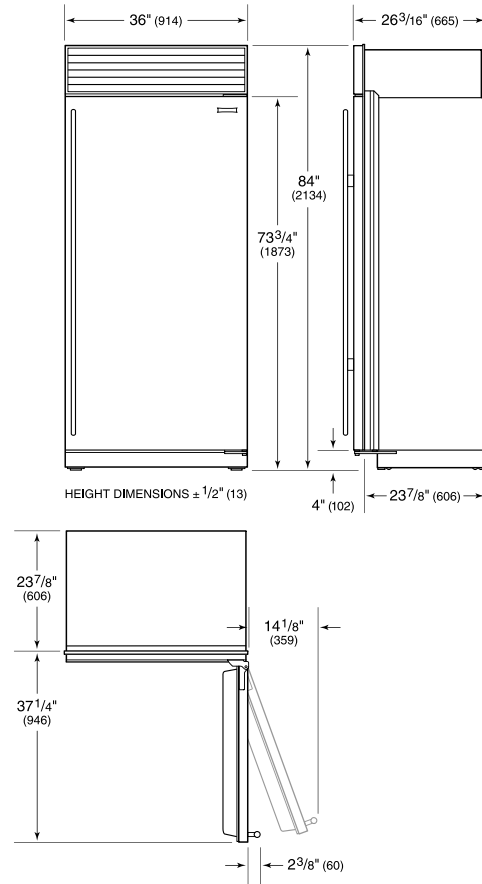

PRODUCT SPECIFICATIONS

Model	BI-36F/S
Dimensions	36"W x 84"H x 24"D
Door Clearance	37 1/4"
Weight	406 lbs
Freezer Capacity	22.6 cu. ft.
Electrical Supply	115 VAC, 60 Hz
Electrical Service	15 amp dedicated circuit
Receptacle	3-prong grounding-type

ELECTRICAL

PLUMBING

NOTE: Dimensions in parenthesis are in millimeters unless otherwise specified

INTERIOR VIEW

This illustration is intended for interior reference only and may not represent the exterior of the model being specified.

DIMENSIONS

STANDARD INSTALLATION

NOTE: 3 1/2" (89) finished returns will be visible and should be finished to match cabinetry. Shaded line represents profile of unit.