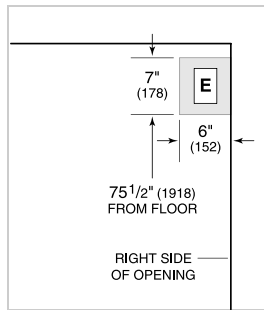

PRODUCT SPECIFICATIONS

Model	BI-36F/S
Dimensions	36"W x 84"H x 24"D
Door Clearance	37 1/4"
Weight	406 lbs
Freezer Capacity	22.6 cu. ft.
Electrical Supply	115 VAC, 60 Hz
Electrical Service	15 amp dedicated circuit
Receptacle	3-prong grounding-type

ELECTRICAL

PLUMBING

NOTE: Dimensions in parenthesis are in millimeters unless otherwise specified

INTERIOR VIEW

This illustration is intended for interior reference only and may not represent the exterior of the model being specified.

DIMENSIONS

STANDARD INSTALLATION

NOTE: 3 1/2" (89) finished returns will be visible and should be finished to match cabinetry. Shaded line represents profile of unit.