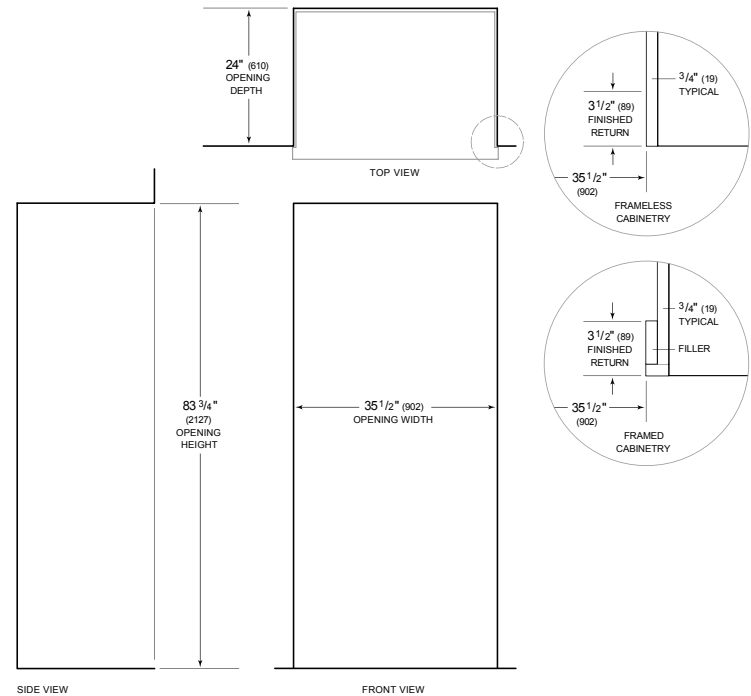

PRODUCT SPECIFICATIONS

Model	BI-36F/S
Dimensions	36"W x 84"H x 24"D
Door Clearance	37 1/4"
Weight	406 lbs
Freezer Capacity	22.6 cu. ft.
Electrical Supply	115 VAC, 60 Hz
Electrical Service	15 amp dedicated circuit
Receptacle	3-prong grounding-type

ELECTRICAL

PLUMBING

NOTE: Dimensions in parenthesis are in millimeters unless otherwise specified

INTERIOR VIEW

This illustration is intended for interior reference only and may not represent the exterior of the model being specified.

DIMENSIONS

STANDARD INSTALLATION

NOTE: 3 1/2" (89) finished returns will be visible and should be finished to match cabinetry. Shaded line represents profile of unit.