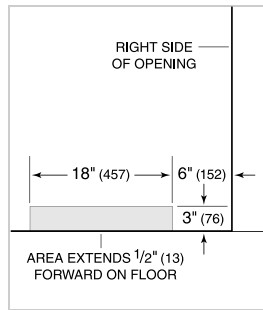

PRODUCT SPECIFICATIONS

Model	BI-36F/S
Dimensions	36"W x 84"H x 24"D
Door Clearance	37 1/4"
Weight	406 lbs
Freezer Capacity	22.6 cu. ft.
Electrical Supply	115 VAC, 60 Hz
Electrical Service	15 amp dedicated circuit
Receptacle	3-prong grounding-type

ELECTRICAL

PLUMBING

NOTE: Dimensions in parenthesis are in millimeters unless otherwise specified

INTERIOR VIEW

This illustration is intended for interior reference only and may not represent the exterior of the model being specified.

DIMENSIONS

STANDARD INSTALLATION

NOTE: 3 1/2" (89) finished returns will be visible and should be finished to match cabinetry. Shaded line represents profile of unit.