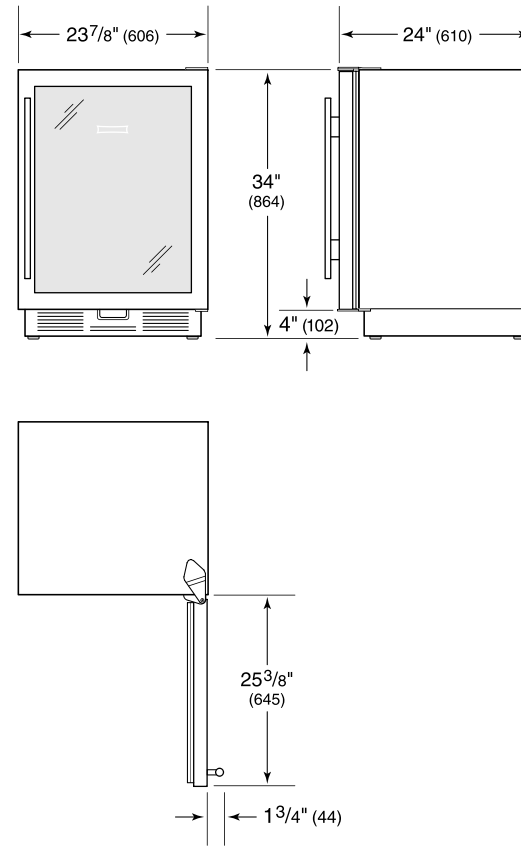

PRODUCT SPECIFICATIONS

Model	UC-24BG/S
Dimensions	23 7/8"W x 34"H x 24"D
Door Clearance	23 3/8"
Weight	130 lbs
Refrigerator Capacity	6 cu. ft.
Electrical Supply	115 VAC, 60 Hz
Electrical Service	15 amp dedicated circuit
Wine Storage Capacity	8 Bottles

ELECTRICAL

NOTE: Dimensions in parenthesis are in millimeters unless otherwise specified

INTERIOR VIEW

This illustration is intended for interior reference only and may not represent the exterior of the model being specified.

DIMENSIONS

STANDARD INSTALLATION

NOTE: 3 1/2" (89) finished returns will be visible and should be finished to match cabin