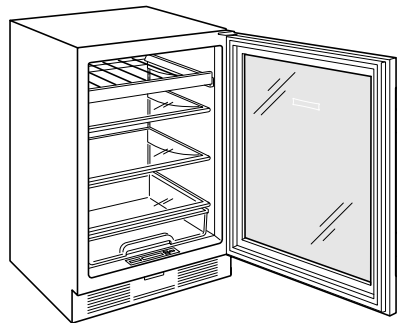

UC-24BG/S

FEATURES

- Controls temperature within one degree of setpoint
- Locks in cold air to ensure freshness with magnetic door seals
- Store seven 750-ml wine bottles on each smooth roller-glide shelf
- Keeps dairy, produce, and other perishables at their optimal temperature
- Control brightness of interior
- Select from clear-view, triple-pane, and UV-resistant glass doors
- Clean shelves easily with adjustable spill-proof glass shelving
- Locate items quickly with utility bins

Accessories are available through an authorized dealer.
For local dealer information, visit subzero-wolf.com/locator.

HANDLE OPTIONS

PRO

TUBULAR

PRODUCT DETAILS

REFRIGERATOR

- 1 adjustable wine storage rack
- 3 glass shelves (2 adjustable; 1 stationary)
- 1 storage bin

PRODUCT SPECIFICATIONS

Model	UC-24BG/S
Dimensions	23 7/8"W x 34"H x 24"D
Door Clearance	23 3/8"
Weight	130 lbs
Refrigerator Capacity	6 cu. ft.
Electrical Supply	115 VAC, 60 Hz
Electrical Service	15 amp dedicated circuit
Wine Storage Capacity	8 Bottles

ELECTRICAL

NOTE: Dimensions in parenthesis are in millimeters unless otherwise specified

INTERIOR VIEW

This illustration is intended for interior reference only and may not represent the exterior of the model being specified.