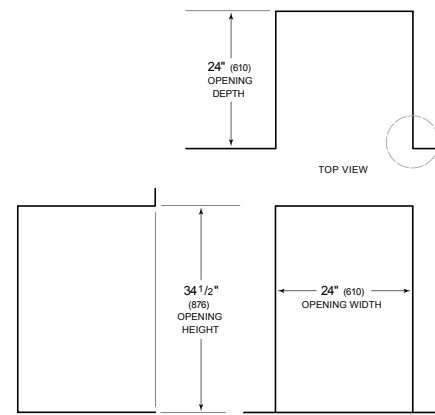

PRODUCT SPECIFICATIONS

Model	UC-24BG/S
Dimensions	23 7/8"W x 34"H x 24"D
Door Clearance	23 3/8"
Weight	130 lbs
Refrigerator Capacity	6 cu. ft.
Electrical Supply	115 VAC, 60 Hz
Electrical Service	15 amp dedicated circuit
Wine Storage Capacity	8 Bottles

ELECTRICAL

NOTE: Dimensions in parenthesis are in millimeters unless otherwise specified

INTERIOR VIEW

This illustration is intended for interior reference only and may not represent the exterior of the model being specified.

DIMENSIONS

STANDARD INSTALLATION

NOTE: 3 1/2" (89) finished returns will be visible and should be finished to match cabin