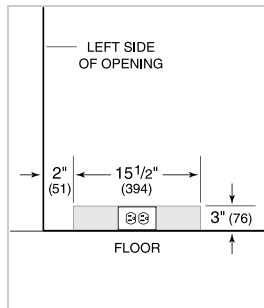

PRODUCT SPECIFICATIONS

Model	UC-24BG/S
Dimensions	23 7/8"W x 34"H x 24"D
Door Clearance	23 3/8"
Weight	130 lbs
Refrigerator Capacity	6 cu. ft.
Electrical Supply	115 VAC, 60 Hz
Electrical Service	15 amp dedicated circuit
Wine Storage Capacity	8 Bottles

ELECTRICAL

NOTE: Dimensions in parenthesis are in millimeters unless otherwise specified

INTERIOR VIEW

This illustration is intended for interior reference only and may not represent the exterior of the model being specified.

DIMENSIONS

STANDARD INSTALLATION

NOTE: 3 1/2" (89) finished returns will be visible and should be finished to match cabin