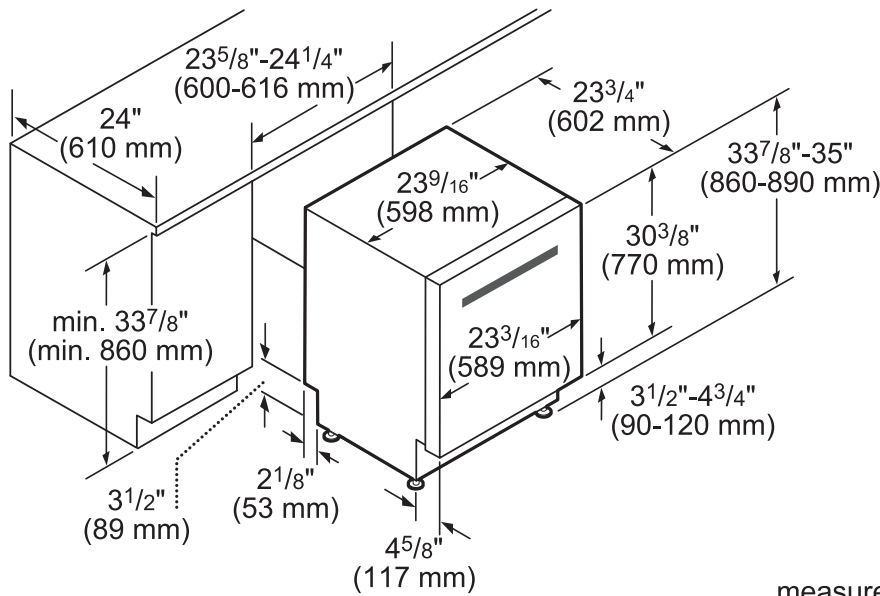

DIMENSIONS & WEIGHT

Overall Appliance Dimensions (HxWxD) (in)	33 7/8" x 23 9/16" x 23 3/4"
Required Cutout Size (HxWxD) (in)	33 7/8" Min. x 23 5/8" Min. x 24"
Adjustable Feet	Yes
Net Weight (lbs)	109 lbs

DISHWASHER & CUTOUT DIMENSIONS

measurements in inches and mm

These warranties give you specific legal rights and you may have other rights that vary from state to state. Full warranty and limited warranty from date of installation. For complete warranty details, refer to your Use & Care manual, or ask your dealer.