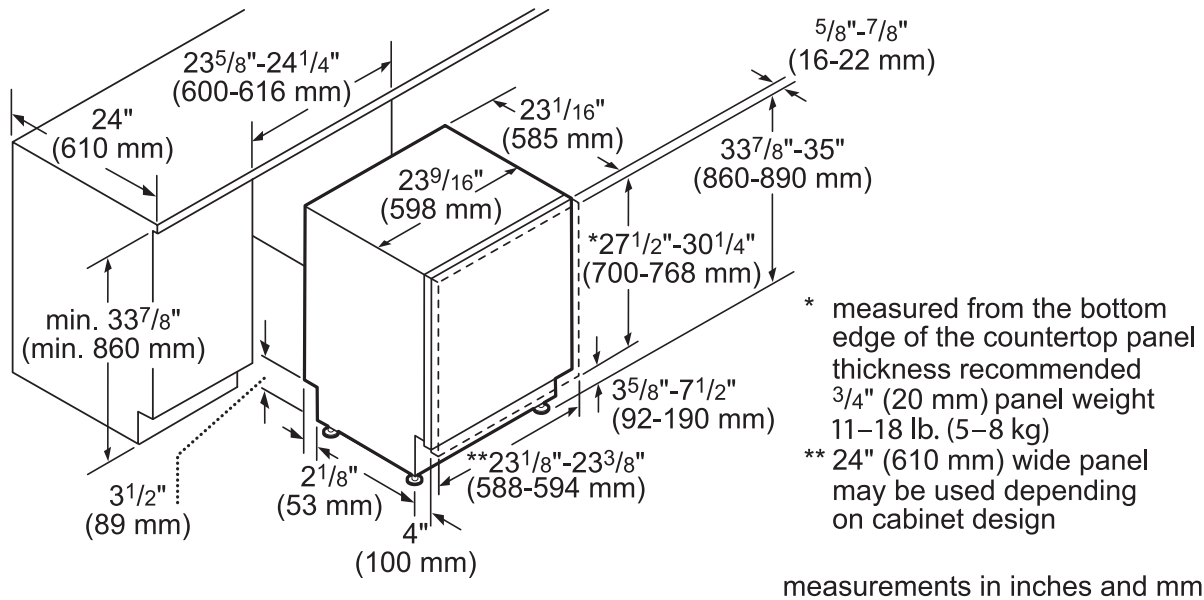

DIMENSIONS & WEIGHT

Overall Appliance Dimensions (HxWxD) (in)	33 7/8" x 23 9/16" x 23 1/16"
Required Cutout Size (HxWxD) (in)	33 7/8" Min. x 23 5/8" Min. x 24"
Adjustable Feet	Yes
Net Weight (lbs)	105 lbs

DISHWASHER & CUTOUT DIMENSIONS

- * thickness recommended $\frac{3}{4}''$ (20 mm), panel weight 11-18 lb. (5-8 kg)
- ** 24" (610 mm) wide panel may be used depending on cabinet design

measurements in inches and mm