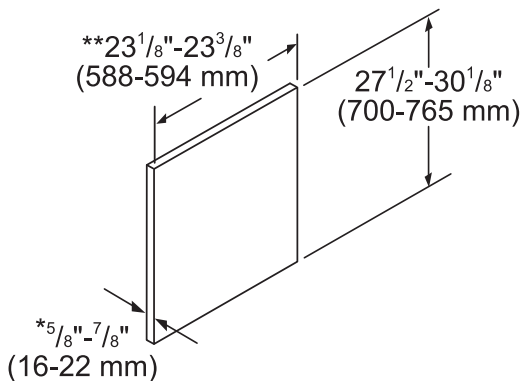

DIMENSIONS & WEIGHT

Overall Appliance Dimensions (HxWxD) (in)	33 7/8" x 23 9/16" x 23 1/16"
Required Cutout Size (HxWxD) (in)	33 7/8" Min. x 23 5/8" Min. x 24"
Adjustable Feet	Yes
Net Weight (lbs)	105 lbs

DISHWASHER & CUTOUT DIMENSIONS

- * thickness recommended $\frac{3}{4}''$ (20 mm), panel weight 11-18 lb. (5-8 kg)
- ** 24" (610 mm) wide panel may be used depending on cabinet design

measurements in inches and mm