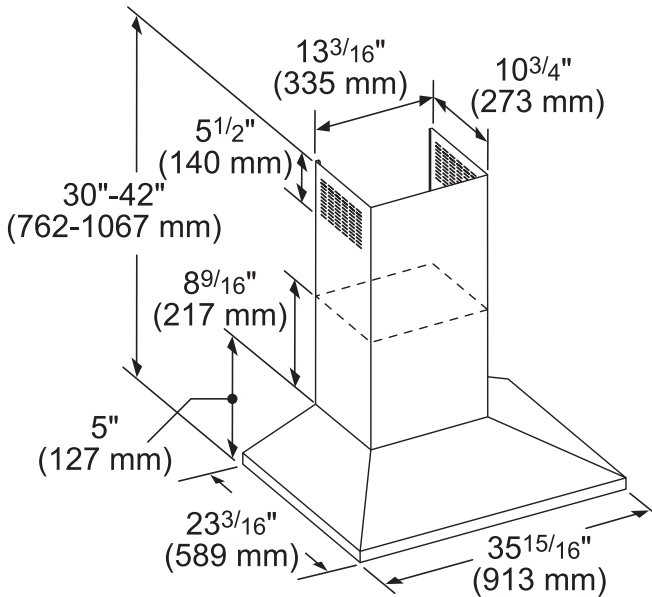

TECHNICAL DETAILS

Watts (W)	455 W
Current (A)	15 A
Volts (V)	120 V
Frequency (Hz)	60 Hz
Plug Type	3 Prong
Conduit Length	60"

DIMENSIONS & WEIGHT

Overall Appliance Dimensions (Width of Canopy Included) (HxWxD) (in)	30" – 42" x 29 15/16" x 23 3/16"
Height of the Chimney (in)	25" – 27"
Accommodates Ceiling Heights	Up to 9' Ceiling Heights
Required Distance Above Cooktop / Range Cooking Surface	30" / 30"
Diameter of Air Duct (in) Top	8"
Net Weight (lbs)	69 lbs

HOOD DIMENSIONS

measurements in inches (mm)

OPTIONAL ACCESSORIES

CHIMNEY EXTENSION KIT CHXTHMCB

Telescoping design for extension up to 12' ceiling heights

RECIRCULATION KIT RECHMCB

Ideal for applications where ducting out is not possible