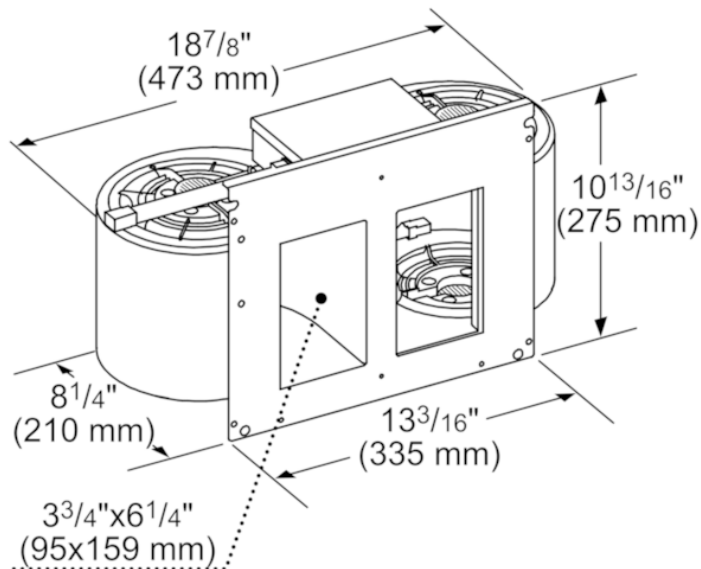

1000 CFM Internal Blower

Product Features

Internal blower mounted within hood

Notes: Please refer to installation instructions. Installation instructions are available at www.thermador.com. Specifications are correct at the time of printing. Thermador reserves the right to change product specifications and design at any time, without notice.

1 800 735 4328 | WWW.THERMADOR.COM | 1901 Main Street, Suite 600 Irvine, CA 92614

©2019 BSH HOME APPLIANCES CORPORATION, ALL RIGHTS RESERVED LITHO DATE: 05/2019

1000 CFM Internal Blower

measurements in inches (mm)

Product Features

Operating Mode	Ducted
Number of speed settings	4-stage

Technical Specification

UPC code	825225922087
Material	Stainless steel
Watts (W)	640
Volts (V)	120
Frequency (Hz)	60
Approval certificates	CSA
Plug type	120V-3 prong
Overall appliance dimensions (HxWxD) (in)	8 1/4" / x 15 5/8" x
Product packaging dimensions (HxWxD) (in)	12.20 x 20.07 x 13.38
Net weight (lbs)	19
Gross weight (lbs)	21
Motor location	N/A
Maximum CFM	1000
Diameter of air duct (in) top	8
Discharge direction	vertical
No-return airflow flap	No