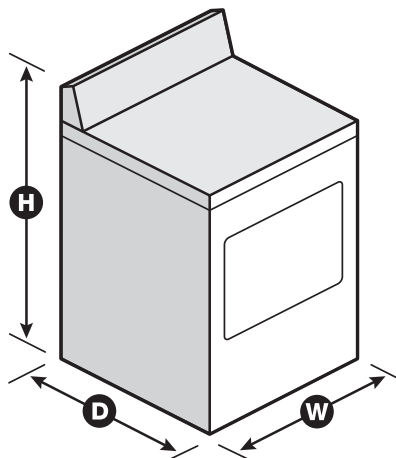

Reference Material

[Dimension Guide](#)

[Install Guide](#)

[Use & Care Guide](#)

[Warranty](#)

NOTE: Dimensions are for planning purposes only. For complete details, see Installation Instructions packed with product. Specifications subject to change without notice.

®/™ © 2020. All rights reserved. Printed in the U.S.A. D200104XXD. WED4985ESpecSheetV01.