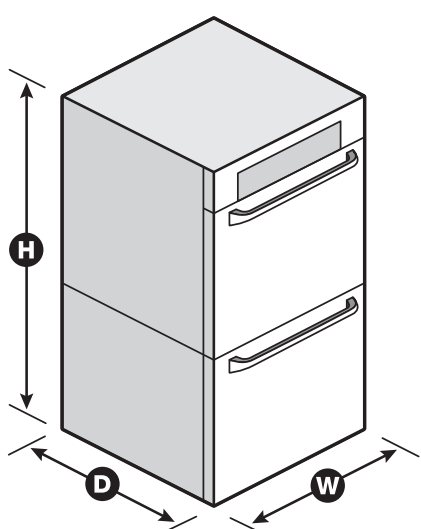

*Appliance must be set to remote enable. WiFi & App Required. Features subject to change. Details and privacy info at whirlpool.com/connect. **U.S. Only. †Select recipes only. Compatible smart appliance required. Appliance must be set to remote enable. Features subject to change. For details and privacy statements, visit whirlpool.com/connect and yummly.com/privacy. NOTE: Dimensions are for planning purposes only. For complete details, see Installation Instructions packed with product. Specifications subject to change without notice.
®/™ © 2020. All rights reserved. Printed in the U.S.A. D200104XXE. WOD77EC0HSpecSheetV01.