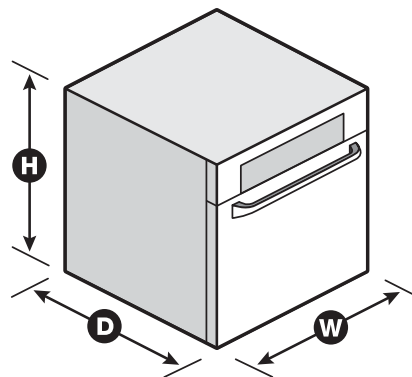

*Appliance must be set to remote enable. WiFi & App Required. Features subject to change. Details and privacy info at whirlpool.com/connect. **U.S. Only. †Select recipes only. Compatible smart appliance required. Appliance must be set to remote enable. Features subject to change. For details and privacy statements, visit whirlpool.com/connect and yummly.com/privacy. NOTE: Dimensions are for planning purposes only. For complete details, see Installation Instructions packed with product. Specifications subject to change without notice.