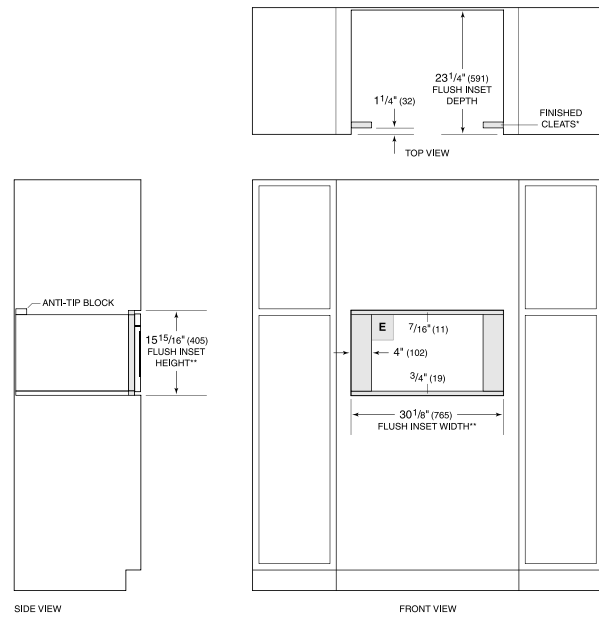

FLUSH INSTALLATION