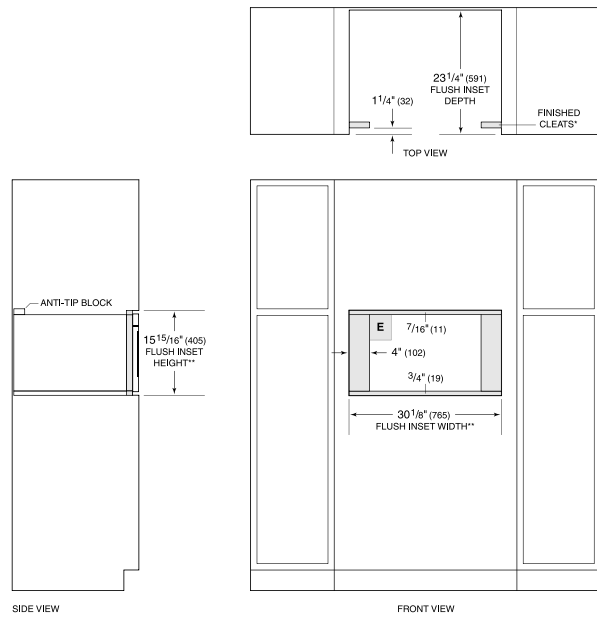

FLUSH INSTALLATION