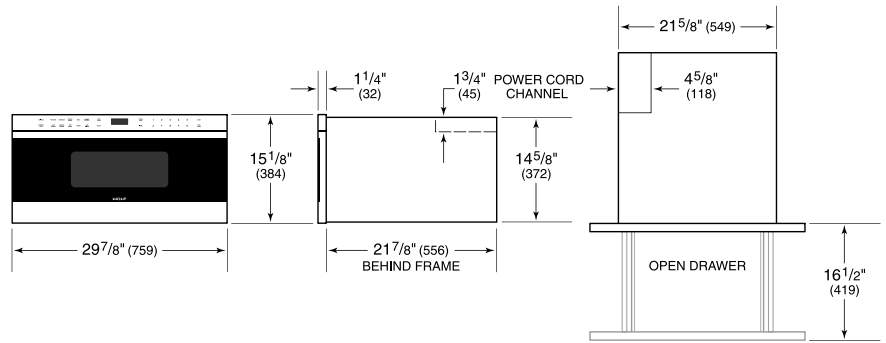

DIMENSIONS