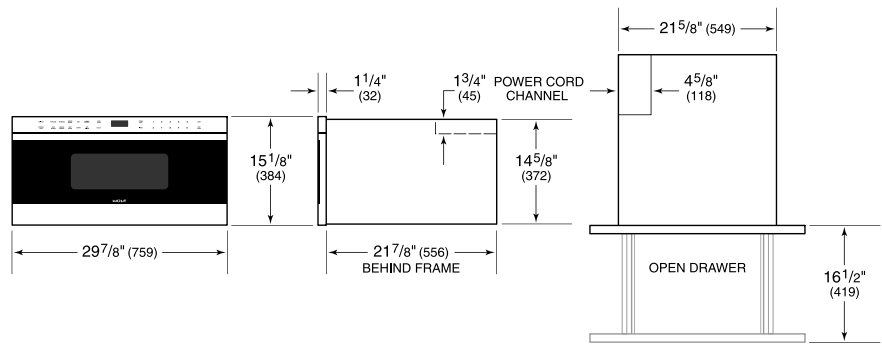

Fits a 9x13 pan and up to a 7" tall glass or dish for additional cooking flexibility

Install into surrounding cabinetry to coordinate with other Wolf built-in ovens and warming drawers

Installs can be lowered due to control panel lock providing extra safety

Model	MD30TE/S
Dimensions	29 7/8"W x 15 1/8"H x 21 7/8"D
Capacity	1.2 cu. ft.
Electrical Supply	120 VAC, 60 Hz
Electrical Service	15 amp dedicated circuit
Power Cord Length	4 Feet
Receptacle	3-prong grounding-type

**ELECTRICAL**

**NOTE:** Dimensions in parenthesis are in millimeters unless otherwise specified

**DIMENSIONS**

**STANDARD INSTALLATION**