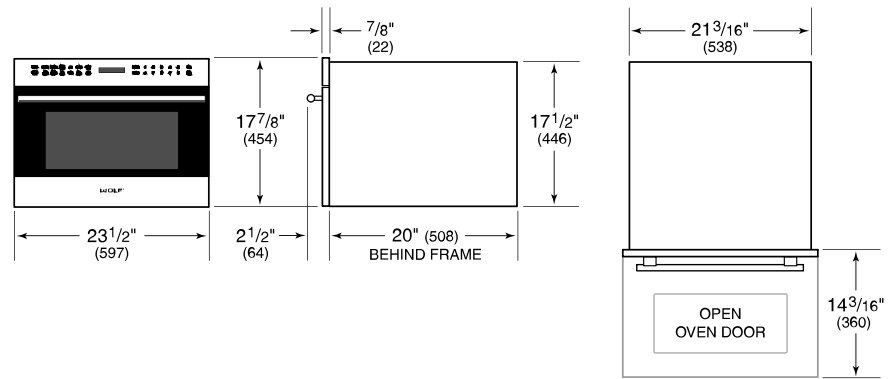

Accessories available through an authorized dealer.

For local dealer information, visit subzero-wolf.com/locator.

PRODUCT SPECIFICATIONS

Model	MDD24TE/S/TH
Dimensions	23 1/2"W x 17 7/8"H x 20"D
Capacity	1.6 cu. ft.
Door Clearance	14 3/16"
Electrical Supply	120 VAC, 60 Hz
Electrical Service	15 amp dedicated circuit
Power Cord Length	4 Feet
Receptacle	3-prong grounding-type

ELECTRICAL

NOTE: Dimensions in parenthesis are in millimeters unless otherwise specified

DIMENSIONS

FLUSH INSTALLATION

SIDE VIEW

FRONT VIEW

*Will be visible and should be finished to match cabinetry.
 **Dimension provides minimum reveals.