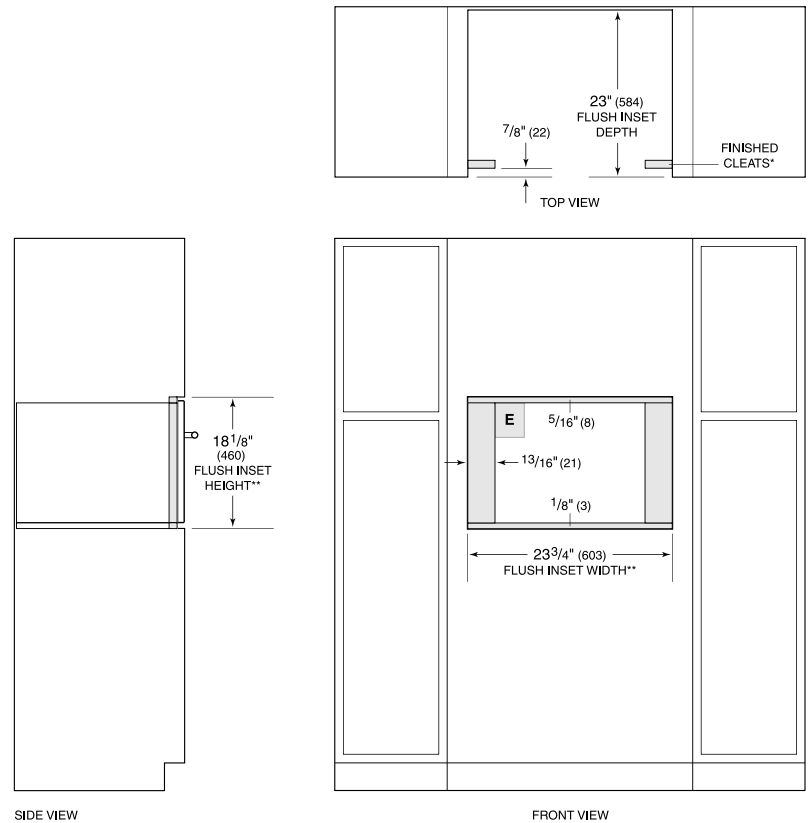

Accessories available through an authorized dealer.

For local dealer information, visit subzero-wolf.com/locator.

PRODUCT SPECIFICATIONS

Model	MDD24TE/S/TH
Dimensions	23 1/2"W x 17 7/8"H x 20"D
Capacity	1.6 cu. ft.
Door Clearance	14 3/16"
Electrical Supply	120 VAC, 60 Hz
Electrical Service	15 amp dedicated circuit
Power Cord Length	4 Feet
Receptacle	3-prong grounding-type

ELECTRICAL

NOTE: Dimensions in parenthesis are in millimeters unless otherwise specified

DIMENSIONS

FLUSH INSTALLATION

SIDE VIEW

FRONT VIEW

*Will be visible and should be finished to match cabinetry.
 **Dimension provides minimum reveals.