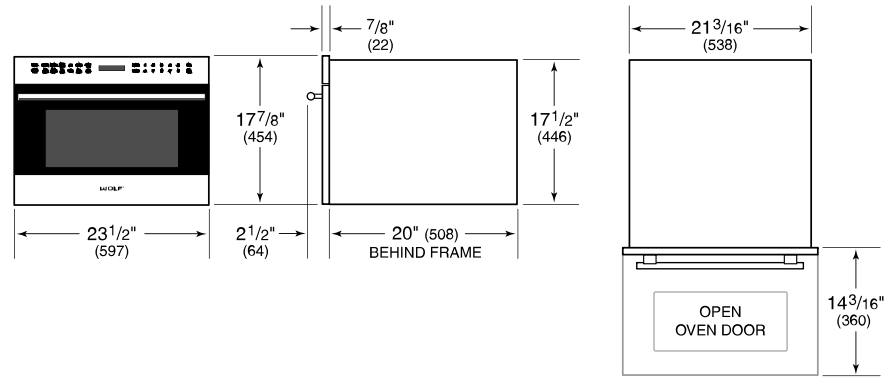

Accessories available through an authorized dealer.

For local dealer information, visit subzero-wolf.com/locator.

PRODUCT SPECIFICATIONS

Model	MDD24TE/S/TH
Dimensions	23 1/2"W x 17 7/8"H x 20"D
Capacity	1.6 cu. ft.
Door Clearance	14 3/16"
Electrical Supply	120 VAC, 60 Hz
Electrical Service	15 amp dedicated circuit
Power Cord Length	4 Feet
Receptacle	3-prong grounding-type

ELECTRICAL

NOTE: Dimensions in parenthesis are in millimeters unless otherwise specified

DIMENSIONS

STANDARD INSTALLATION