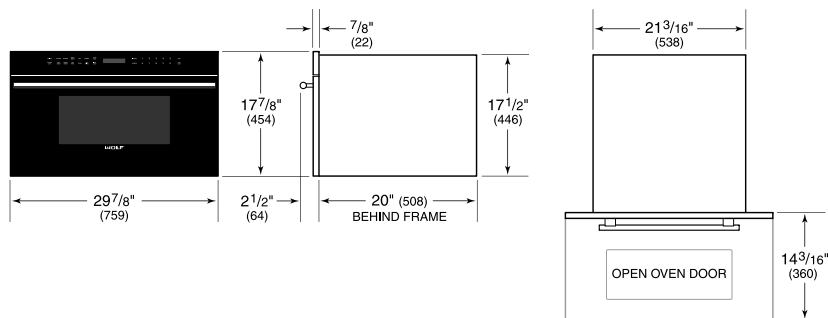

For local dealer information, visit subzero-wolf.com/locator.

PRODUCT SPECIFICATIONS

Model	MDD30CM/B/TH with Black Handle
Dimensions	29 7/8"W x 17 7/8"H x 20"D
Capacity	1.6 cu. ft.
Door Clearance	14 3/16"
Electrical Supply	120 VAC, 60 Hz
Electrical Service	15 amp dedicated circuit
Power Cord Length	4 Feet
Receptacle	3-prong grounding-type

DIMENSIONS

ELECTRICAL

NOTE: Dimensions in parenthesis are in millimeters unless otherwise specified

STANDARD INSTALLATION