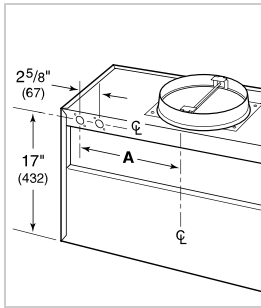

BLOWER OPTIONS

- 1200 CFM Internal
- 1100 CFM Inline
- 1200 CFM Remote
- 1500 CFM Remote

PRODUCT SPECIFICATIONS

Model	PW363318O
Dimensions	36"W x 18"H x 33"D
Electrical Supply	110/120 VAC, 60 Hz
Electrical Service	15 amp dedicated circuit
Discharge Location	Vertical
Discharge Dimensions	10" Round
Bottom of Hood to Countertop	36" to 42"

ELECTRICAL

NOTE: Dimensions in parenthesis are in millimeters unless otherwise specified

DIMENSIONS