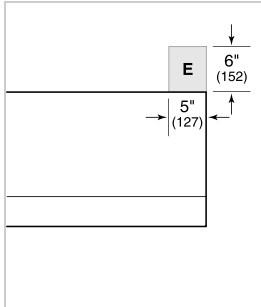

PRODUCT SPECIFICATIONS

Model	PW602718
Dimensions	60"W x 18"H x 27"D
Weight	118 lbs
Electrical Supply	110/120 VAC, 60 Hz
Electrical Service	15 amp dedicated circuit
Discharge Location	Vertical or Horizontal
Discharge Dimensions	10" Round
Bottom of Hood to Countertop	30" to 36"

ELECTRICAL

NOTE: Dimensions in parenthesis are in millimeters unless otherwise specified

DIMENSIONS