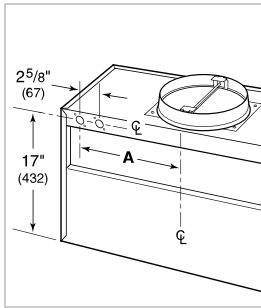

BLOWER OPTIONS

- 1200 CFM Internal
- 1100 CFM Inline
- 1200 CFM Remote
- 1500 CFM Remote

PRODUCT SPECIFICATIONS

Model	PW603318O
Dimensions	60"W x 18"H x 33"D
Electrical Supply	110/120 VAC, 60 Hz
Electrical Service	15 amp dedicated circuit
Discharge Location	Vertical
Discharge Dimensions	10" Round
Bottom of Hood to Countertop	36" to 42"

ELECTRICAL

NOTE: Dimensions in parenthesis are in millimeters unless otherwise specified

DIMENSIONS