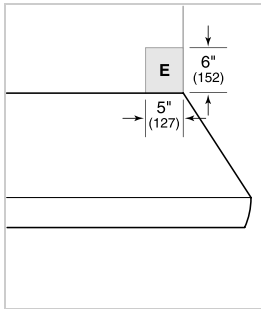

PRODUCT SPECIFICATIONS

Model	PWC362418
Dimensions	36"W x 18"H x 24"D
Weight	78 lbs
Electrical Supply	110/120 VAC, 60 Hz
Electrical Service	15 amp dedicated circuit
Discharge Location	Vertical
Discharge Dimensions	10" Round
Bottom of Hood to Countertop	30" to 36"

ELECTRICAL

NOTE: Dimensions in parenthesis are in millimeters unless otherwise specified

DIMENSIONS