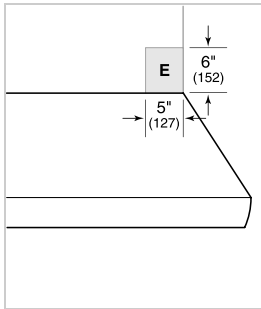

PRODUCT SPECIFICATIONS

Model	PWC422418
Dimensions	42"W x 18"H x 24"D
Weight	86 lbs
Electrical Supply	110/120 VAC, 60 Hz
Electrical Service	15 amp dedicated circuit
Discharge Location	Vertical
Discharge Dimensions	10" Round
Bottom of Hood to Countertop	30" to 36"

ELECTRICAL

NOTE: Dimensions in parenthesis are in millimeters unless otherwise specified

DIMENSIONS