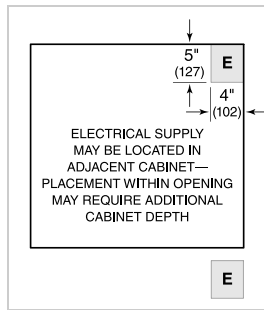

Model	SO30TM/S/TH
Dimensions	29 7/8"W x 28 1/2"H x 23"D
Oven 1 Interior Dimensions	25 1/4"W x 17 1/2"H x 19 7/8"D
Overall Capacity	5.1 cu. ft.
Usable Capacity	3.3 cu. ft.
Door Clearance	21 3/8"
Electrical Supply	240/208 VAC, 60 Hz
Electrical Service	30 amp dedicated circuit
Conduit Length	4 Feet

**ELECTRICAL**

**NOTE:** Dimensions in parenthesis are in millimeters unless otherwise specified

**DIMENSIONS**

**STANDARD INSTALLATION**

TOP VIEW

SIDE VIEW

FRONT VIEW

**NOTE:** Location of electrical supply within opening may require additional cabinet depth.