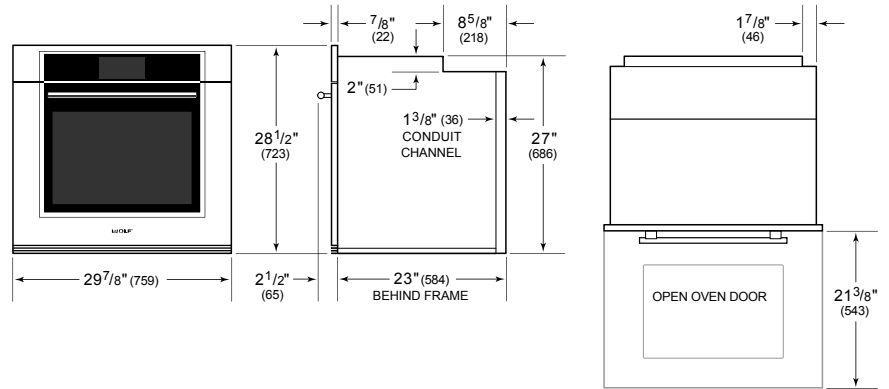

Model	SO30TM/S/TH
Dimensions	29 7/8"W x 28 1/2"H x 23"D
Oven 1 Interior Dimensions	25 1/4"W x 17 1/2"H x 19 7/8"D
Overall Capacity	5.1 cu. ft.
Usable Capacity	3.3 cu. ft.
Door Clearance	21 3/8"
Electrical Supply	240/208 VAC, 60 Hz
Electrical Service	30 amp dedicated circuit
Conduit Length	4 Feet

**ELECTRICAL**

**NOTE:** Dimensions in parenthesis are in millimeters unless otherwise specified

**DIMENSIONS**

**STANDARD INSTALLATION**

TOP VIEW

SIDE VIEW

FRONT VIEW

**NOTE:** Location of electrical supply within opening may require additional cabinet depth.