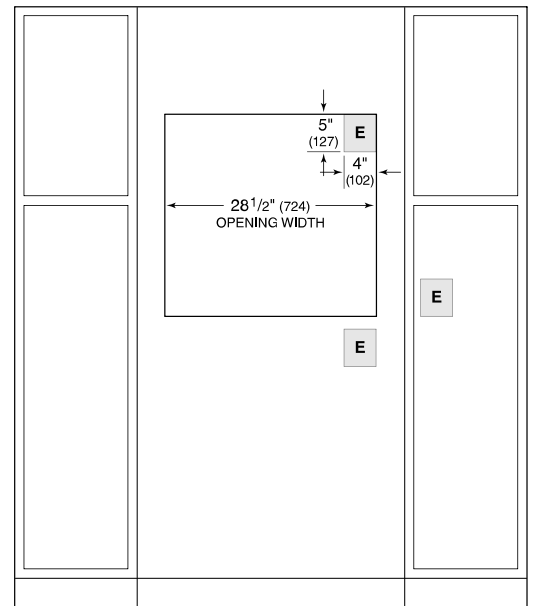

Model	SO30TM/S/TH
Dimensions	29 7/8"W x 28 1/2"H x 23"D
Oven 1 Interior Dimensions	25 1/4"W x 17 1/2"H x 19 7/8"D
Overall Capacity	5.1 cu. ft.
Usable Capacity	3.3 cu. ft.
Door Clearance	21 3/8"
Electrical Supply	240/208 VAC, 60 Hz
Electrical Service	30 amp dedicated circuit
Conduit Length	4 Feet

**ELECTRICAL**

**NOTE:** Dimensions in parenthesis are in millimeters unless otherwise specified

**DIMENSIONS**

**STANDARD INSTALLATION**

TOP VIEW

SIDE VIEW

FRONT VIEW

**NOTE:** Location of electrical supply within opening may require additional cabinet depth.