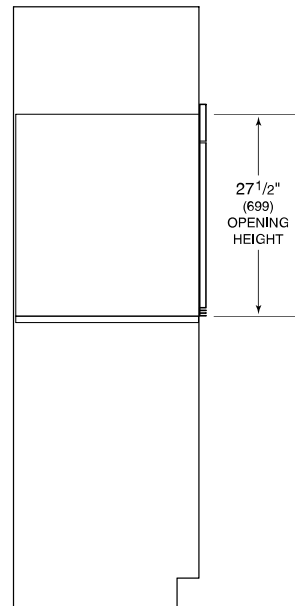

Model	SO30TM/S/TH
Dimensions	29 7/8"W x 28 1/2"H x 23"D
Oven 1 Interior Dimensions	25 1/4"W x 17 1/2"H x 19 7/8"D
Overall Capacity	5.1 cu. ft.
Usable Capacity	3.3 cu. ft.
Door Clearance	21 3/8"
Electrical Supply	240/208 VAC, 60 Hz
Electrical Service	30 amp dedicated circuit
Conduit Length	4 Feet

**ELECTRICAL**

**NOTE:** Dimensions in parenthesis are in millimeters unless otherwise specified

**DIMENSIONS**

**STANDARD INSTALLATION**

TOP VIEW

SIDE VIEW

FRONT VIEW

**NOTE:** Location of electrical supply within opening may require additional cabinet depth.