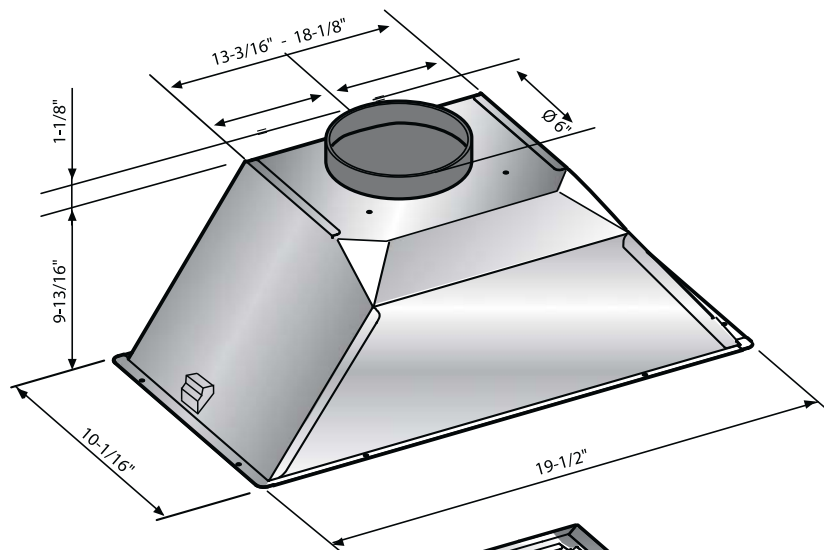

www.xoappliance.com

XOI make-up air compliant series spec sheet

Insert

2 YEAR
PARTS & LABOR
WARRANTY

Model: XO I21SMUA

Sizes: 20.75" Depth: 11"

Features and Benefits:

- Make-Up Air Compliant - Check Local Codes
- 395 CFM high velocity blower optimally removes Smoke, Grease and Odors
- 3 speed electronic illuminated controls
- Two 50W Halogen Lights - Provide brilliant illumination over the cooking surface
- Unit Dimensions: 20 3/4"W x 11"D x 10"T
Cut Out Dims: 19 3/4"W x 10 3/4"D
- Aluminum Mesh Filter - Trap airborne smoke and grease particles. Can be easily be removed for dishwasher-safe cleaning
- Compact design makes installation a breeze
- Mounting Height from cooking surface 27"-32"
- Sound level 1 - 4 Sones

Cut out dimensions: Width 19 3/4" Depth: 10 3/4"

WIDTH	DEPTH	FLOW RATE
21"	11"	395

XO
www.xoappliance.com

XO is Exclusively Distributed by:
Eastern Marketing Corp 24 Eisenhower Parkway Roseland,
New Jersey 07068 800-966-8300
www.easternmarketingcorp.com