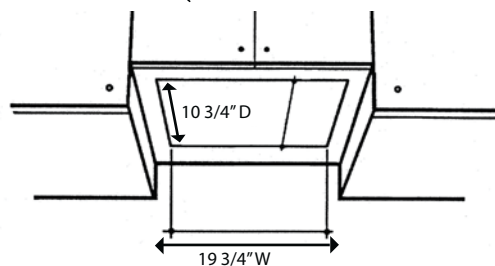

www.xoappliance.com

XOI make-up air compliant series spec sheet

Insert

2 YEAR
PARTS & LABOR
WARRANTY

Model: XO I21SMUA

Sizes: 20.75" Depth: 11"

Features and Benefits:

- Make-Up Air Compliant - Check Local Codes
- 395 CFM high velocity blower optimally removes Smoke, Grease and Odors
- 3 speed electronic illuminated controls
- Two 50W Halogen Lights - Provide brilliant illumination over the cooking surface
- Unit Dimensions: 20 3/4"W x 11"D x 10"T
Cut Out Dims: 19 3/4"W x 10 3/4"D
- Aluminum Mesh Filter - Trap airborne smoke and grease particles. Can be easily be removed for dishwasher-safe cleaning
- Compact design makes installation a breeze
- Mounting Height from cooking surface 27"-32"
- Sound level 1 - 4 Sones

Cut out dimensions: Width 19 3/4" Depth: 10 3/4"

WIDTH	DEPTH	FLOW RATE
21"	11"	395

XO
www.xoappliance.com

XO is Exclusively Distributed by:
Eastern Marketing Corp 24 Eisenhower Parkway Roseland,
New Jersey 07068 800-966-8300
www.easternmarketingcorp.com