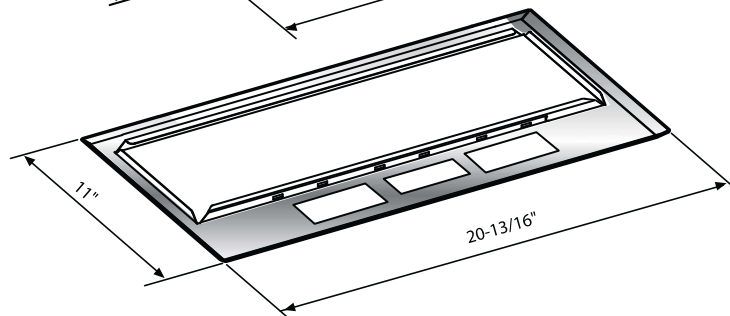

www.xoappliance.com

XOI make-up air compliant series spec sheet

Insert

2 YEAR
PARTS & LABOR
WARRANTY

Model: XO I21SMUA

Sizes: 20.75" Depth: 11"

Features and Benefits:

- Make-Up Air Compliant - Check Local Codes
- 395 CFM high velocity blower optimally removes Smoke, Grease and Odors
- 3 speed electronic illuminated controls
- Two 50W Halogen Lights - Provide brilliant illumination over the cooking surface
- Unit Dimensions: 20 3/4"W x 11"D x 10"T
Cut Out Dims: 19 3/4"W x 10 3/4"D
- Aluminum Mesh Filter - Trap airborne smoke and grease particles. Can be easily be removed for dishwasher-safe cleaning
- Compact design makes installation a breeze
- Mounting Height from cooking surface 27"-32"
- Sound level 1 - 4 Sones

Cut out dimensions: Width 19 3/4" Depth: 10 3/4"

WIDTH	DEPTH	FLOW RATE
21"	11"	395

XO
www.xoappliance.com

XO is Exclusively Distributed by:
Eastern Marketing Corp 24 Eisenhower Parkway Roseland,
New Jersey 07068 800-966-8300
www.easternmarketingcorp.com