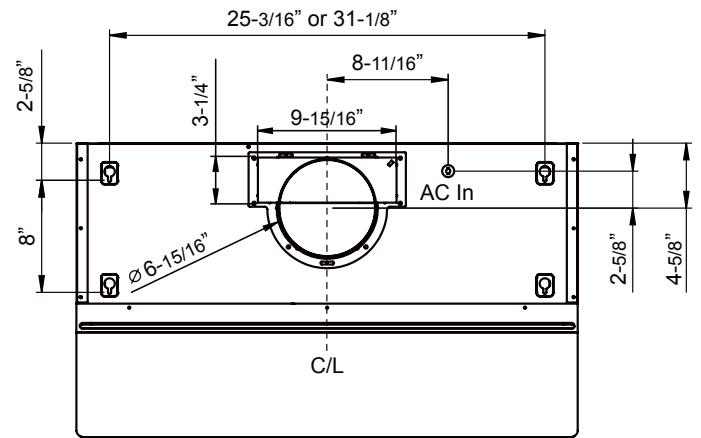

ZEPHYRONLINE.COM

TOP

SIDE

BACK

MODEL	AK7100BS-BF	AK7100BS290-BF	AK7136BS-BF	AK7136BS290-BF
<b>Stainless Steel Size</b>	30"	30"	36"	36"
<b>BLOWER PERFORMANCE</b>				
<b>Blower CFM (Min. - Max.)</b>	150 - 400	120 - 290	150 - 400	120 - 290
<b>Sones (Min. - Max.)</b>	2 - 5	1.1 - 3.2	2 - 5	1.1 - 3.2
<b>FEATURES</b>				
<b>Controls</b>	Mechanical Slide	Mechanical Slide	Mechanical Slide	Mechanical Slide
<b>Speed Levels</b>	3	3	3	3
<b>Auto Delay-Off</b>	No	No	No	No
<b>Lighting</b>	LumiLight LED, 6W x2	LumiLight LED, 6W x2	LumiLight LED, 6W x2	LumiLight LED, 6W x2
<b>Dual-Level Lighting</b>	Yes	Yes	Yes	Yes
<b>Filters</b>	Baffle x2	Baffle x2	Baffle x2	Baffle x2
<b>Recirculating Option</b>	Yes	Yes	Yes	Yes
<b>DUCT SPECIFICATIONS</b>				
<b>Vertical Internal Blower</b>	7" Round or 3-1/4" x 10"	7" Round or 3-1/4" x 10"	7" Round or 3-1/4" x 10"	7" Round or 3-1/4" x 10"
<b>Horizontal Internal Blower</b>	3-1/4" x 10"	3-1/4" x 10"	3-1/4" x 10"	3-1/4" x 10"
<b>400 CFM AC POWER</b>	120V, 60Hz at Max. 1.7A	120V, 60Hz at Max. 1.7A	120V, 60Hz at Max. 1.7A	120V, 60Hz at Max. 1.7A
<b>290 CFM AC POWER</b>	120V, 60Hz at Max. 1.55A	120V, 60Hz at Max. 1.55A	120V, 60Hz at Max. 1.55A	120V, 60Hz at Max. 1.55A
<b>OPTIONAL ACCESSORIES</b>				
<b>Recirculating Kit</b>	ZRC-0071	ZRC-0071	ZRC-0071	ZRC-0071
<b>Make-Up Air Kit</b>	MUA006A	MUA006A	MUA006A	MUA006A
<b>Damper, 7" Round</b>	AK00067	AK00067	AK00067	AK00067
<b>MOUNTING HEIGHT RANGE*</b>	24" - 32"	24" - 32"	24" - 32"	24" - 32"
<b>WARRANTY</b>	3 years parts, 1 year labor	3 years parts, 1 year labor	3 years parts, 1 year labor	3 years parts, 1 year labor

\*Mounting height refers to distance between top of a 36" tall cooking surface and bottom of hood.