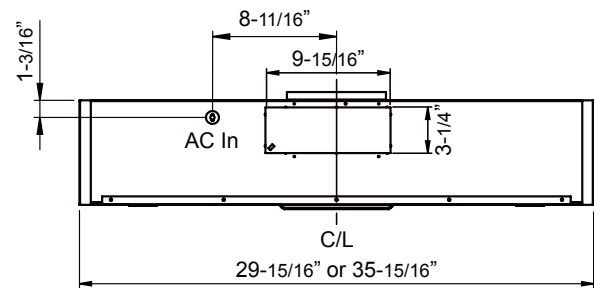

ZEPHYRONLINE.COM

TOP

SIDE

BACK

MODEL	AK7100BS-BF	AK7100BS290-BF	AK7136BS-BF	AK7136BS290-BF
<b>Stainless Steel Size</b>	30"	30"	36"	36"
<b>BLOWER PERFORMANCE</b>				
<b>Blower CFM (Min. - Max.)</b>	150 - 400	120 - 290	150 - 400	120 - 290
<b>Sones (Min. - Max.)</b>	2 - 5	1.1 - 3.2	2 - 5	1.1 - 3.2
<b>FEATURES</b>				
<b>Controls</b>	Mechanical Slide	Mechanical Slide	Mechanical Slide	Mechanical Slide
<b>Speed Levels</b>	3	3	3	3
<b>Auto Delay-Off</b>	No	No	No	No
<b>Lighting</b>	LumiLight LED, 6W x2	LumiLight LED, 6W x2	LumiLight LED, 6W x2	LumiLight LED, 6W x2
<b>Dual-Level Lighting</b>	Yes	Yes	Yes	Yes
<b>Filters</b>	Baffle x2	Baffle x2	Baffle x2	Baffle x2
<b>Recirculating Option</b>	Yes	Yes	Yes	Yes
<b>DUCT SPECIFICATIONS</b>				
<b>Vertical Internal Blower</b>	7" Round or 3-1/4" x 10"	7" Round or 3-1/4" x 10"	7" Round or 3-1/4" x 10"	7" Round or 3-1/4" x 10"
<b>Horizontal Internal Blower</b>	3-1/4" x 10"	3-1/4" x 10"	3-1/4" x 10"	3-1/4" x 10"
<b>400 CFM AC POWER</b>	120V, 60Hz at Max. 1.7A	120V, 60Hz at Max. 1.7A	120V, 60Hz at Max. 1.7A	120V, 60Hz at Max. 1.7A
<b>290 CFM AC POWER</b>	120V, 60Hz at Max. 1.55A	120V, 60Hz at Max. 1.55A	120V, 60Hz at Max. 1.55A	120V, 60Hz at Max. 1.55A
<b>OPTIONAL ACCESSORIES</b>				
<b>Recirculating Kit</b>	ZRC-0071	ZRC-0071	ZRC-0071	ZRC-0071
<b>Make-Up Air Kit</b>	MUA006A	MUA006A	MUA006A	MUA006A
<b>Damper, 7" Round</b>	AK00067	AK00067	AK00067	AK00067
<b>MOUNTING HEIGHT RANGE*</b>	24" - 32"	24" - 32"	24" - 32"	24" - 32"
<b>WARRANTY</b>	3 years parts, 1 year labor	3 years parts, 1 year labor	3 years parts, 1 year labor	3 years parts, 1 year labor

\*Mounting height refers to distance between top of a 36" tall cooking surface and bottom of hood.