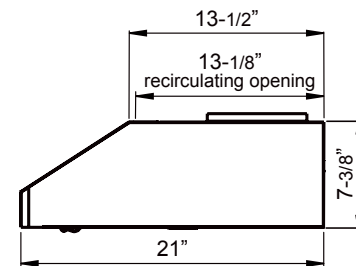

ZEPHYRONLINE.COM

TOP

SIDE

BACK

MODEL	AK7100BS-BF	AK7100BS290-BF	AK7136BS-BF	AK7136BS290-BF
<b>Stainless Steel Size</b>	30"	30"	36"	36"
<b>BLOWER PERFORMANCE</b>				
<b>Blower CFM (Min. - Max.)</b>	150 - 400	120 - 290	150 - 400	120 - 290
<b>Sones (Min. - Max.)</b>	2 - 5	1.1 - 3.2	2 - 5	1.1 - 3.2
<b>FEATURES</b>				
<b>Controls</b>	Mechanical Slide	Mechanical Slide	Mechanical Slide	Mechanical Slide
<b>Speed Levels</b>	3	3	3	3
<b>Auto Delay-Off</b>	No	No	No	No
<b>Lighting</b>	LumiLight LED, 6W x2	LumiLight LED, 6W x2	LumiLight LED, 6W x2	LumiLight LED, 6W x2
<b>Dual-Level Lighting</b>	Yes	Yes	Yes	Yes
<b>Filters</b>	Baffle x2	Baffle x2	Baffle x2	Baffle x2
<b>Recirculating Option</b>	Yes	Yes	Yes	Yes
<b>DUCT SPECIFICATIONS</b>				
<b>Vertical Internal Blower</b>	7" Round or 3-1/4" x 10"	7" Round or 3-1/4" x 10"	7" Round or 3-1/4" x 10"	7" Round or 3-1/4" x 10"
<b>Horizontal Internal Blower</b>	3-1/4" x 10"	3-1/4" x 10"	3-1/4" x 10"	3-1/4" x 10"
<b>400 CFM AC POWER</b>	120V, 60Hz at Max. 1.7A	120V, 60Hz at Max. 1.7A	120V, 60Hz at Max. 1.7A	120V, 60Hz at Max. 1.7A
<b>290 CFM AC POWER</b>	120V, 60Hz at Max. 1.55A	120V, 60Hz at Max. 1.55A	120V, 60Hz at Max. 1.55A	120V, 60Hz at Max. 1.55A
<b>OPTIONAL ACCESSORIES</b>				
<b>Recirculating Kit</b>	ZRC-0071	ZRC-0071	ZRC-0071	ZRC-0071
<b>Make-Up Air Kit</b>	MUA006A	MUA006A	MUA006A	MUA006A
<b>Damper, 7" Round</b>	AK00067	AK00067	AK00067	AK00067
<b>MOUNTING HEIGHT RANGE*</b>	24" - 32"	24" - 32"	24" - 32"	24" - 32"
<b>WARRANTY</b>	3 years parts, 1 year labor	3 years parts, 1 year labor	3 years parts, 1 year labor	3 years parts, 1 year labor

\*Mounting height refers to distance between top of a 36" tall cooking surface and bottom of hood.