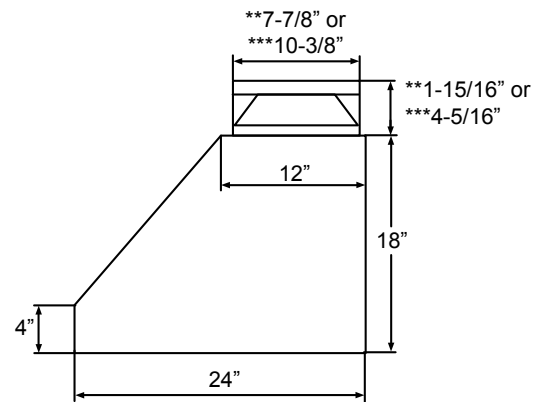

Optional Wireless Remote Control

TOP

SIDE

BACK

* Single Blower Rect. Ducting Dimension
** Single Blower Round Ducting Dimension
*** Dual Blower Dimension

MODEL	AK7500CS	AK7536CS/AK7542CS	AK7548CS/AK7554CS
Stainless Steel Size	30"	36"/42"	48"/54"
BLOWER PERFORMANCE			
Included Single Blower	200-650 CFM	200-650 CFM	200-650 CFM
ACT 390	200-390 CFM	200-390 CFM	200-390 CFM
ACT 290	200-290 CFM	200-290 CFM	200-290 CFM
Optional Dual Blower	400-1,200 CFM	400-1,200 CFM	400-1,200 CFM
FEATURES			
ACT™ Technology	390, 290, Single Blower Only	390, 290, Single Blower Only	390, 290, Single Blower Only
Controls	Electronic Touch	Electronic Touch	Electronic Touch
Speed Levels	6*	6*	6*
Auto Delay-Off	Yes	Yes	Yes
CleanAir Function	Yes	Yes	Yes
Lighting	LumiLight LED, 6W x2	LumiLight LED, 6W x2	LumiLight LED, 6W x4
Dual-Level Lighting	Yes	Yes	Yes
Filters	Pro Baffle x2	Pro Baffle x2	Pro Baffle x3
Wireless Remote Control Option	Yes, RF	Yes, RF	Yes, RF
Dual Internal Blower Option	Yes	Yes	Yes
Recirculating Option**	Yes, Single Blower Only	Yes, Single Blower Only	NA
ADA Compliant	Yes (with remote accessory)	Yes (with remote accessory)	Yes (with remote accessory)
DUCT SPECIFICATIONS			
Vertical Single Internal Blower	8" Round	8" Round	8" Round
Horizontal Single Internal Blower	3-1/4" x 10" or 8" Round	3-1/4" x 10" or 8" Round	3-1/4" x 10" or 8" Round
Vertical Dual Internal Blower	10" Round	10" Round	10" Round
Horizontal Dual Internal Blower	10" Round	10" Round	10" Round
AC POWER (Single Blower)	120V, 60Hz, Max. 5A	120V, 60Hz, Max. 5A	120V, 60Hz, Max. 5A
AC POWER (Dual Blower)	120V, 60Hz, Max. 9A	120V, 60Hz, Max. 9A	120V, 60Hz, Max. 9A
OPTIONAL ACCESSORIES			
12" Duct Cover	AK0720	AK0726/AK0722	AK0728/AK0724
24" Duct Cover	AK1720	AK1726/AK1722	AK1728/AK1724
Wireless Remote Control	14000005	14000005	14000005
Dual Internal Blower Kit	PBD-1200A	PBD-1200A	PBD-1200A
Recirculating Kit	ZRC-7000C	ZRC-7036C/ZRC-7042C	ZRC-7048C/NA
Stainless Steel Telescopic Backsplash	AK1710	AK1716/AK1712	AK1718/AK1714
Make-Up Air Kit (Single Blower)	MUA008A	MUA008A	MUA008A
Make-Up Air Kit (Dual Blower)	MUA010A	MUA010A	MUA010A
MOUNTING HEIGHT RANGE***	26" - 36"	26" - 36"	26" - 36"
WARRANTY	3 years parts, 1 year labor	3 years parts, 1 year labor	3 years parts, 1 year labor