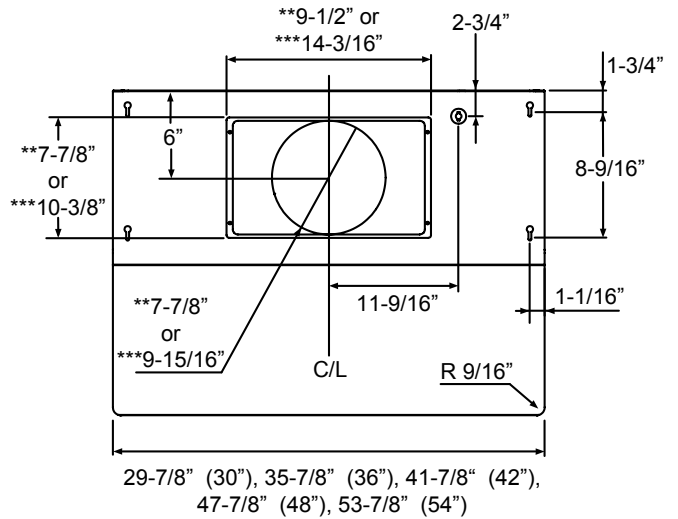

Designed with professional-grade performance and seamless contours, the wall-mount Tempest II gives you serious cooking power, with 650-CFM or 1,200-CFM blower options. Equipped with dishwasher-safe,

high-airflow pro baffle filters, an optional wireless remote control, 6-speeds, and dual-level LumiLight LED lighting, it's everything the demanding cook could ask for.

ACT™

	INTERNAL BLOWER STANDARD	INTERNAL BLOWER with ACT™ AIRFLOW CONTROL TECHNOLOGY™*	
		200 - 390	200 - 290
Single Blower (Included) Min. - Max. CFM	200 - 650	200 - 390	200 - 290
Single Blower (Included) Min. - Max. Sones	1 - 6	1 - 4	1 - 3
Dual Blower (Optional) Min. - Max. CFM	400 - 1,200	*AIRFLOW CONTROL TECHNOLOGY™ (ACT™) is an exclusive feature built into specific Zephyr hoods which can limit the maximum blower CFM to meet local code requirements.	
Dual Blower (Optional) Min. - Max. Sones	3.5 - 9		

TOP

* Single Blower Rect. Ducting Dimension
** Single Blower Round Ducting Dimension
*** Dual Blower Dimension