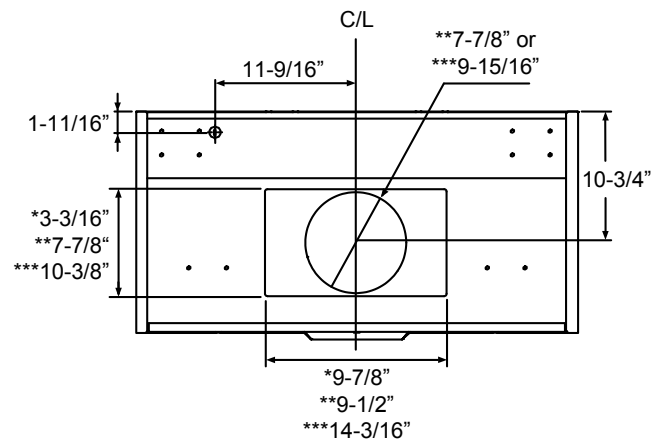

Optional Wireless Remote Control

TOP

SIDE

BACK

* Single Blower Rect. Ducting Dimension
** Single Blower Round Ducting Dimension
*** Dual Blower Dimension

MODEL	AK7500CS	AK7536CS/AK7542CS	AK7548CS/AK7554CS
Stainless Steel Size	30"	36"/42"	48"/54"
BLOWER PERFORMANCE			
Included Single Blower	200-650 CFM	200-650 CFM	200-650 CFM
ACT 390	200-390 CFM	200-390 CFM	200-390 CFM
ACT 290	200-290 CFM	200-290 CFM	200-290 CFM
Optional Dual Blower	400-1,200 CFM	400-1,200 CFM	400-1,200 CFM
FEATURES			
ACT™ Technology	390, 290, Single Blower Only	390, 290, Single Blower Only	390, 290, Single Blower Only
Controls	Electronic Touch	Electronic Touch	Electronic Touch
Speed Levels	6*	6*	6*
Auto Delay-Off	Yes	Yes	Yes
CleanAir Function	Yes	Yes	Yes
Lighting	LumiLight LED, 6W x2	LumiLight LED, 6W x2	LumiLight LED, 6W x4
Dual-Level Lighting	Yes	Yes	Yes
Filters	Pro Baffle x2	Pro Baffle x2	Pro Baffle x3
Wireless Remote Control Option	Yes, RF	Yes, RF	Yes, RF
Dual Internal Blower Option	Yes	Yes	Yes
Recirculating Option**	Yes, Single Blower Only	Yes, Single Blower Only	NA
ADA Compliant	Yes (with remote accessory)	Yes (with remote accessory)	Yes (with remote accessory)
DUCT SPECIFICATIONS			
Vertical Single Internal Blower	8" Round	8" Round	8" Round
Horizontal Single Internal Blower	3-1/4" x 10" or 8" Round	3-1/4" x 10" or 8" Round	3-1/4" x 10" or 8" Round
Vertical Dual Internal Blower	10" Round	10" Round	10" Round
Horizontal Dual Internal Blower	10" Round	10" Round	10" Round
AC POWER (Single Blower)	120V, 60Hz, Max. 5A	120V, 60Hz, Max. 5A	120V, 60Hz, Max. 5A
AC POWER (Dual Blower)	120V, 60Hz, Max. 9A	120V, 60Hz, Max. 9A	120V, 60Hz, Max. 9A
OPTIONAL ACCESSORIES			
12" Duct Cover	AK0720	AK0726/AK0722	AK0728/AK0724
24" Duct Cover	AK1720	AK1726/AK1722	AK1728/AK1724
Wireless Remote Control	14000005	14000005	14000005
Dual Internal Blower Kit	PBD-1200A	PBD-1200A	PBD-1200A
Recirculating Kit	ZRC-7000C	ZRC-7036C/ZRC-7042C	ZRC-7048C/NA
Stainless Steel Telescopic Backsplash	AK1710	AK1716/AK1712	AK1718/AK1714
Make-Up Air Kit (Single Blower)	MUA008A	MUA008A	MUA008A
Make-Up Air Kit (Dual Blower)	MUA010A	MUA010A	MUA010A
MOUNTING HEIGHT RANGE***	26" - 36"	26" - 36"	26" - 36"
WARRANTY	3 years parts, 1 year labor	3 years parts, 1 year labor	3 years parts, 1 year labor