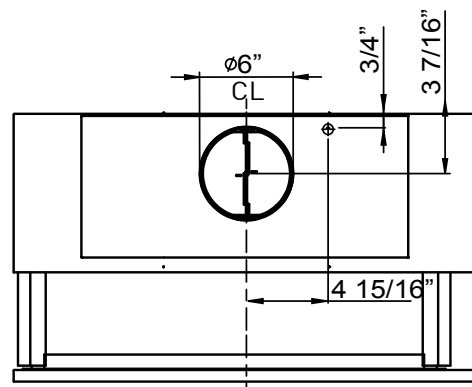

TOP

MODEL	ZPI-E24AG290 ZPI-E24AW290	ZPI-E24AG ZPI-E24AW	ZPI-E30AG290 ZPI-E30AW290	ZPI-E30AG ZPI-E30AW	ZPI-E36AG290	ZPI-E36AG
Stainless Steel trim* w/ Glass White trim* w/ Glass						
Size	24"	24"	30"	30"	36"	36"
Blower CFM (Min. - Max.)	180 - 290	230 - 500	180 - 290	230 - 500	180 - 290	230 - 500
Sones (Min. - Max.)	1.3 - 3.2	1.7 - 5.3	1.3 - 3.2	1.7 - 5.3	1.3 - 3.2	1.7 - 5.3
FEATURES						
Controls	Mechanical Slide	Mechanical Slide	Mechanical Slide	Mechanical Slide	Mechanical Slide	Mechanical Slide
Speed Levels	3	3	3	3	3	3
Auto Delay-Off	No	No	No	No	No	No
Lighting	Halogen, 50W x2	Halogen, 50W x2	Halogen, 50W x2	Halogen, 50W x2	Halogen, 50W x2	Halogen, 50W x2
Dual-Level Lighting	Yes	Yes	Yes	Yes	Yes	Yes
Filters	Aluminum Mesh x1	Aluminum Mesh x1	Aluminum Mesh x1	Aluminum Mesh x1	Aluminum Mesh x1	Aluminum Mesh x1
Recirculating Option	Yes	Yes	Yes	Yes	Yes	Yes
DUCT SPECIFICATIONS						
Vertical Internal Blower	6" Round	6" Round	6" Round	6" Round	6" Round	6" Round
Horizontal Internal Blower	6" Round	6" Round	6" Round	6" Round	6" Round	6" Round
AC POWER	120V, 60Hz at Max. 1.55A	120V, 60Hz at Max. 3.5A	120V, 60Hz at Max. 1.55A	120V, 60Hz at Max. 3.5A	120V, 60Hz at Max. 1.55A	120V, 60Hz at Max. 3.5A
OPTIONAL ACCESSORIES						
Recirculating Kit	ZRC-00PI	ZRC-00PI	ZRC-00PI	ZRC-00PI	ZRC-00PI	ZRC-00PI
Bloom™ GU10 LED	ZOB0040	ZOB0040	ZOB0040	ZOB0040	ZOB0040	ZOB0040
MOUNTING HEIGHT RANGE**	24" - 32"	24" - 32"	24" - 32"	24" - 32"	24" - 32"	24" - 32"
WARRANTY	3 years parts, 1 year labor	3 years parts, 1 year labor	3 years parts, 1 year labor	3 years parts, 1 year labor	3 years parts, 1 year labor	3 years parts, 1 year labor

*Refers to handle color. Body is painted gray.

**Mounting height refers to distance between top of a 36" tall cooking surface and bottom of hood.

CABINET CUT-OUT

*Measured from front of doors in a frameless cabinet
or front of cabinet bottom in a framed cabinet.