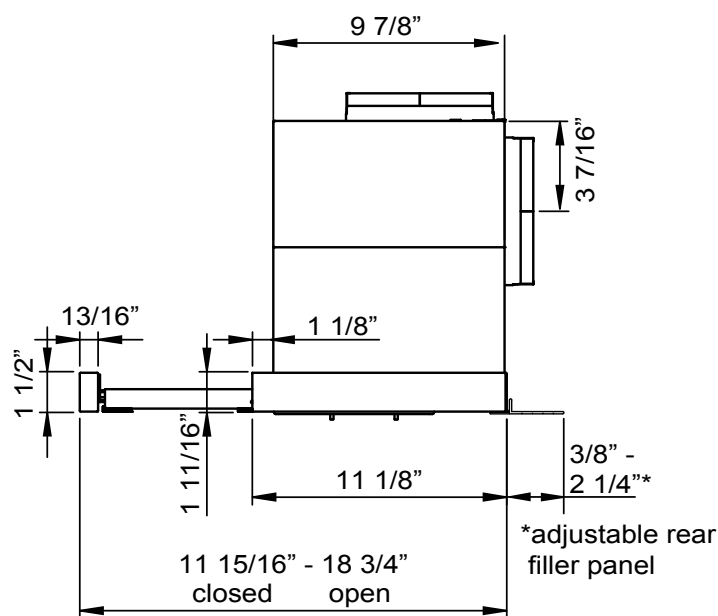

Tucked neatly out of sight within your cabinetry, Pisa is a minimal alternative to your typical under-cabinet range hood. Powered by the strength of a 500 CFM or 290 CFM blower, Pisa's low-profile body delivers stunning

design and quality performance. Its retractable visor helps in the capture of air and puts control at your fingertips. Pisa is perfect for kitchens that require a more discreet look.

SIDE