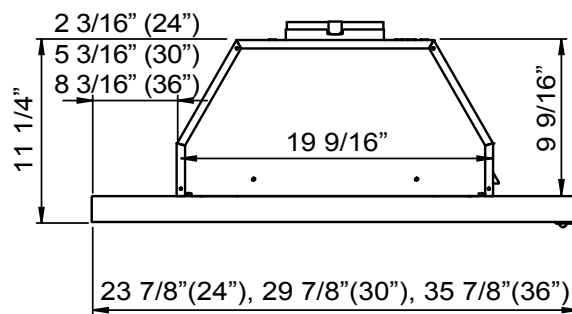

Tucked neatly out of sight within your cabinetry, Pisa is a minimal alternative to your typical under-cabinet range hood. Powered by the strength of a 500 CFM or 290 CFM blower, Pisa's low-profile body delivers stunning

design and quality performance. Its retractable visor helps in the capture of air and puts control at your fingertips. Pisa is perfect for kitchens that require a more discreet look.

FRONT