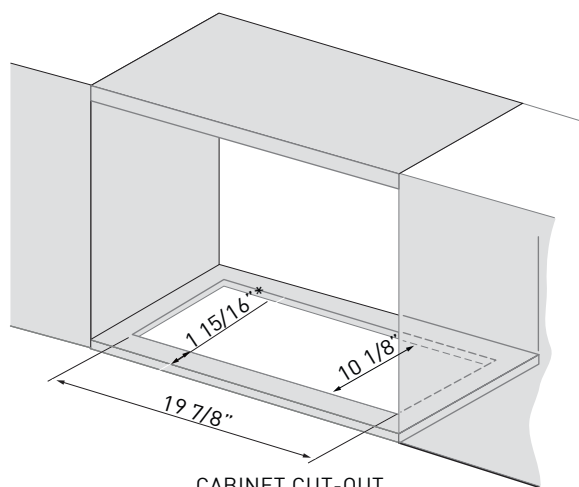

TOP

MODEL	ZPI-E24AG290 ZPI-E24AW290	ZPI-E24AG ZPI-E24AW	ZPI-E30AG290 ZPI-E30AW290	ZPI-E30AG ZPI-E30AW	ZPI-E36AG290	ZPI-E36AG
Stainless Steel trim* w/ Glass White trim* w/ Glass						
Size	24"	24"	30"	30"	36"	36"
Blower CFM (Min. - Max.)	180 - 290	230 - 500	180 - 290	230 - 500	180 - 290	230 - 500
Sones (Min. - Max.)	1.3 - 3.2	1.7 - 5.3	1.3 - 3.2	1.7 - 5.3	1.3 - 3.2	1.7 - 5.3
FEATURES						
Controls	Mechanical Slide	Mechanical Slide	Mechanical Slide	Mechanical Slide	Mechanical Slide	Mechanical Slide
Speed Levels	3	3	3	3	3	3
Auto Delay-Off	No	No	No	No	No	No
Lighting	Halogen, 50W x2	Halogen, 50W x2	Halogen, 50W x2	Halogen, 50W x2	Halogen, 50W x2	Halogen, 50W x2
Dual-Level Lighting	Yes	Yes	Yes	Yes	Yes	Yes
Filters	Aluminum Mesh x1	Aluminum Mesh x1	Aluminum Mesh x1	Aluminum Mesh x1	Aluminum Mesh x1	Aluminum Mesh x1
Recirculating Option	Yes	Yes	Yes	Yes	Yes	Yes
DUCT SPECIFICATIONS						
Vertical Internal Blower	6" Round	6" Round	6" Round	6" Round	6" Round	6" Round
Horizontal Internal Blower	6" Round	6" Round	6" Round	6" Round	6" Round	6" Round
AC POWER	120V, 60Hz at Max. 1.55A	120V, 60Hz at Max. 3.5A	120V, 60Hz at Max. 1.55A	120V, 60Hz at Max. 3.5A	120V, 60Hz at Max. 1.55A	120V, 60Hz at Max. 3.5A
OPTIONAL ACCESSORIES						
Recirculating Kit	ZRC-00PI	ZRC-00PI	ZRC-00PI	ZRC-00PI	ZRC-00PI	ZRC-00PI
Bloom™ GU10 LED	ZOB0040	ZOB0040	ZOB0040	ZOB0040	ZOB0040	ZOB0040
MOUNTING HEIGHT RANGE**	24" - 32"	24" - 32"	24" - 32"	24" - 32"	24" - 32"	24" - 32"
WARRANTY	3 years parts, 1 year labor	3 years parts, 1 year labor	3 years parts, 1 year labor	3 years parts, 1 year labor	3 years parts, 1 year labor	3 years parts, 1 year labor

*Refers to handle color. Body is painted gray.

**Mounting height refers to distance between top of a 36" tall cooking surface and bottom of hood.

CABINET CUT-OUT

*Measured from front of doors in a frameless cabinet
or front of cabinet bottom in a framed cabinet.