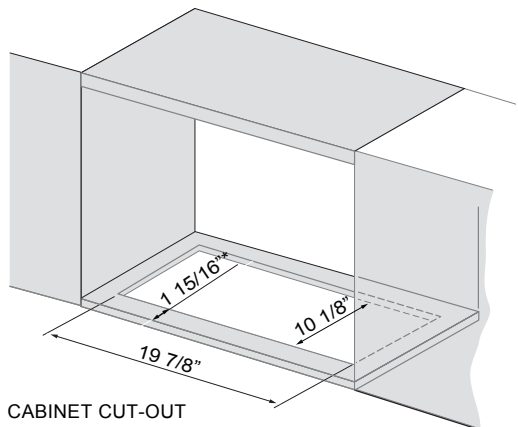

\*Refers to handle color. Body is painted gray.

\*\*Mounting height refers to distance between top of a 36" tall cooking surface and bottom of hood.

CABINET CUT-OUT

\*Measured from front of doors in a frameless cabinet  
or front of cabinet bottom in a framed cabinet.