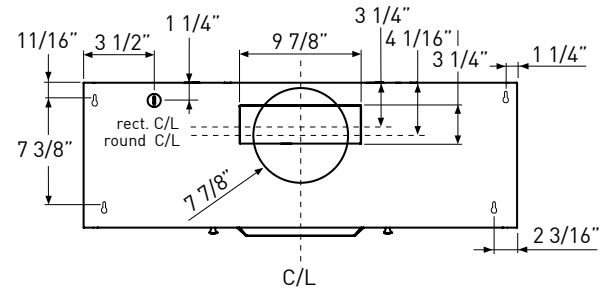

TOP

SIDE

C/L

BACK

\* Single Blower Dimension  
\*\* Dual Blower Dimension

Specifications subject to change, check zephyronline.com for up-to-date information.

\*When ACT™ is enabled the maximum speed levels will change. ACT 390 CFM = 3 speeds and ACT 290 CFM = 2 speeds.