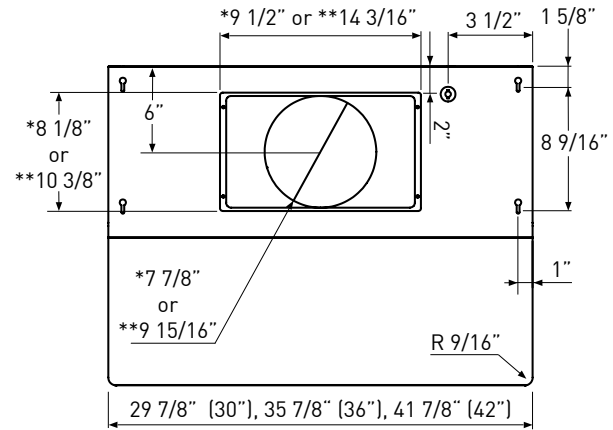

TOP

SIDE

C/L

BACK

\* Single Blower Dimension  
\*\* Dual Blower Dimension

Specifications subject to change, check zephyronline.com for up-to-date information.

\*When ACT™ is enabled the maximum speed levels will change. ACT 390 CFM = 3 speeds and ACT 290 CFM = 2 speeds.