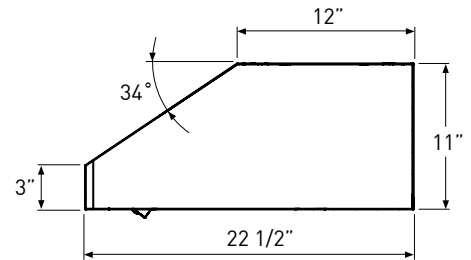

TOP

SIDE

C/L

BACK

\* Single Blower Dimension  
\*\* Dual Blower Dimension

Specifications subject to change, check zephyronline.com for up-to-date information.

\*When ACT™ is enabled the maximum speed levels will change. ACT 390 CFM = 3 speeds and ACT 290 CFM = 2 speeds.