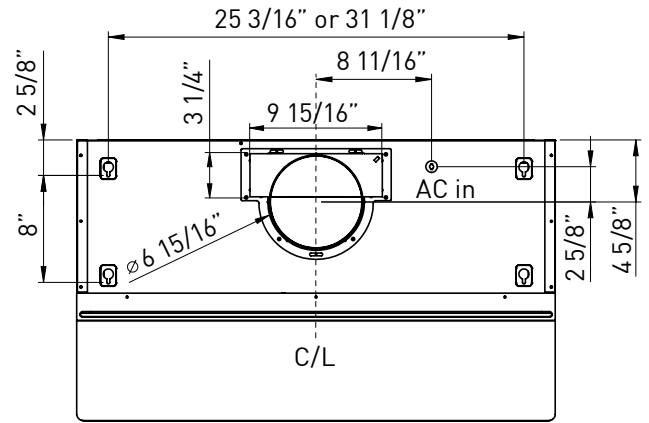

ZEPHYR

ZEPHYRONLINE.COM

TOP

SIDE

BACK

MODEL

Stainless Steel	AK7100AS	AK7136AS
Stainless Steel, w/ Baffle Filters	AK7100AS-BF	AK7136AS-BF
Stainless Steel, 290 CFM	AK7100AS290	AK7136AS290

Size	30"	36"
Blower CFM (Min. - Max.)	210 - 400	210 - 400
Sones (Min. - Max.)	2 - 5	2 - 5
290 CFM (Min. - Max.)	120 - 290	120 - 290
290 Sones (Min. - Max.)	1.1 - 3.2	1.1 - 3.2

DUCT SPECIFICATIONS

Vertical Internal Blower	7" Round or 3-1/4" x 10"	7" Round or 3-1/4" x 10"
Horizontal Internal Blower	3-1/4" x 10"	3-1/4" x 10"
400 CFM AC POWER	120V, 60Hz at Max. 1.7A	120V, 60Hz at Max. 1.7A
290 CFM AC POWER	120V, 60Hz at Max. 1.55A	120V, 60Hz at Max. 1.55A