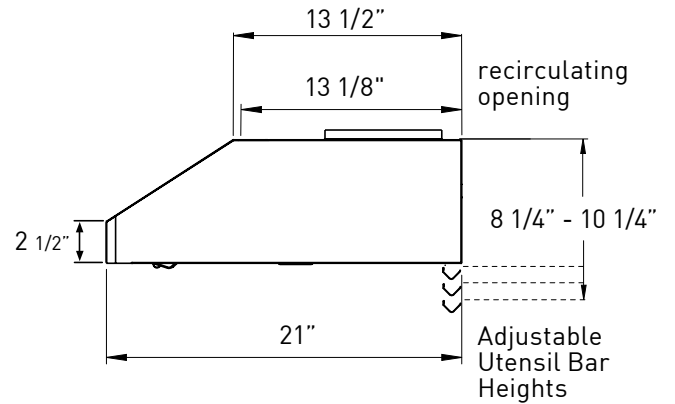

ZEPHYR

ZEPHYRONLINE.COM

TOP

SIDE

BACK

MODEL

Stainless Steel	AK7100AS	AK7136AS
Stainless Steel, w/ Baffle Filters	AK7100AS-BF	AK7136AS-BF
Stainless Steel, 290 CFM	AK7100AS290	AK7136AS290

Size	30"	36"
Blower CFM (Min. - Max.)	210 - 400	210 - 400
Sones (Min. - Max.)	2 - 5	2 - 5
290 CFM (Min. - Max.)	120 - 290	120 - 290
290 Sones (Min. - Max.)	1.1 - 3.2	1.1 - 3.2

DUCT SPECIFICATIONS

Vertical Internal Blower	7" Round or 3-1/4" x 10"	7" Round or 3-1/4" x 10"
Horizontal Internal Blower	3-1/4" x 10"	3-1/4" x 10"
400 CFM AC POWER	120V, 60Hz at Max. 1.7A	120V, 60Hz at Max. 1.7A
290 CFM AC POWER	120V, 60Hz at Max. 1.55A	120V, 60Hz at Max. 1.55A

*Mounting height refers to distance between top of a 36" tall cooking surface and bottom of hood.