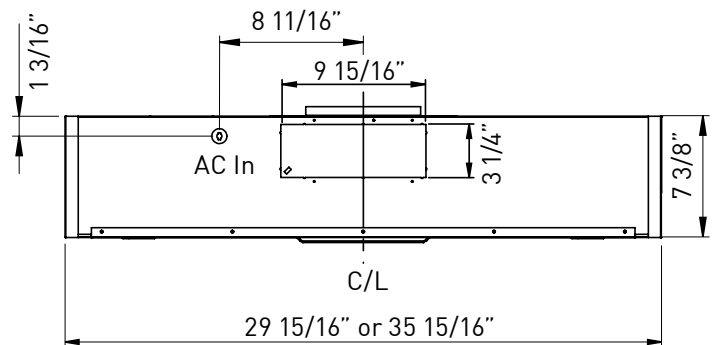

ZEPHYR

ZEPHYRONLINE.COM

TOP

SIDE

BACK

MODEL

Stainless Steel	AK7100AS	AK7136AS
Stainless Steel, w/ Baffle Filters	AK7100AS-BF	AK7136AS-BF
Stainless Steel, 290 CFM	AK7100AS290	AK7136AS290

Size	30"	36"
Blower CFM (Min. - Max.)	210 - 400	210 - 400
Sones (Min. - Max.)	2 - 5	2 - 5
290 CFM (Min. - Max.)	120 - 290	120 - 290
290 Sones (Min. - Max.)	1.1 - 3.2	1.1 - 3.2

DUCT SPECIFICATIONS

Vertical Internal Blower	7" Round or 3-1/4" x 10"	7" Round or 3-1/4" x 10"
Horizontal Internal Blower	3-1/4" x 10"	3-1/4" x 10"
400 CFM AC POWER	120V, 60Hz at Max. 1.7A	120V, 60Hz at Max. 1.7A
290 CFM AC POWER	120V, 60Hz at Max. 1.55A	120V, 60Hz at Max. 1.55A