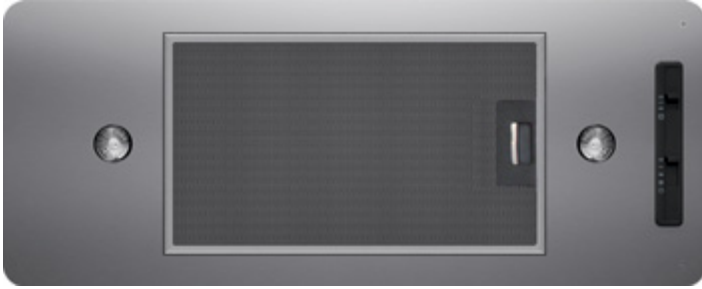

The 3-speed Twister with halogen lighting hides the ventilation you need beneath your custom, built-in canopy. An optional liner extends and beautifies the hood and protects your cabinetry.

**MODEL**

Stainless Steel AK8000BS

**Size** 27" (27-9/16")**Blower CFM (Min. - Max.)** 210 - 400**Sones (Min. - Max.)** 2 - 5**FEATURES****Controls** Mechanical Slide**Speed Levels** 3**Lighting** Halogen, 35W x2**Dual-Level Lighting** Yes**Filters** Aluminum Mesh x1**Recirculating Option** Yes**DUCT SPECIFICATIONS****Vertical Internal Blower** 6" Round**Horizontal Internal Blower** NA**AC POWER** 120V, 60Hz at Max. 2.7A**OPTIONAL ACCESSORIES****30" Liner** (17-1/2" - 20-1/2" Depth) AK0800AS**36" Liner** (17-1/2" - 20-1/2" Depth) AK0836AS**Recirculating Kit** ZRC-0100**Bloom™ GU10 LED** Z0B0040**MOUNTING HEIGHT RANGE\*\*** 26" - 36"**WARRANTY** 3 years parts, 1 year labor