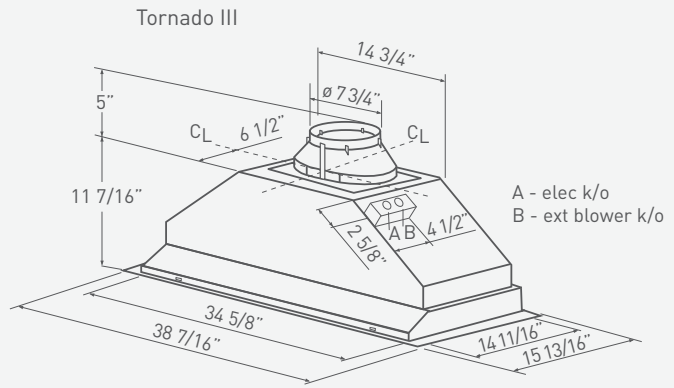

TORNADO II TORNADO III

These all-new systems take the typical power pack up a notch, with enough muscle and flexibility to meet the most demanding chef's requirements. Three-speed electronic controls and a stylish RF remote put you in command of up to 1000-cfm of raw power. Dual-level halogen lights and optional baffle filters enhance airflow and the professional look of your kitchen. Just choose the ventilation level that's right for you and easy-to-install, adjustable-depth liners for a snug fit in any kitchen.

Shown here with optional baffle filters.

ESSENTIALS

A - elec k/o
B - ext blower k/o

Cabinet Bottom Cut-Out Size (W x D): AK8200AS: 26 1/16" x 14 3/4"; AK8300ASX: 34 11/16" x 14 3/4"

TORNADO II, TORNADO III

POWER PACK

MODEL	TORNADO II - AK8200AS	TORNADO III - AK8300ASX
SIZE	29"	38"
NET WIDTH	29 13/16"	38 7/16"
PERFORMANCE		
Single Internal Blower - CBI-290B	NA	290 CFM, 3.2 Sones Max.
Single Internal Blower - CBI-600B	NA	600 CFM, 6 Sones Max.
Dual Internal Blower - PBI-1100A	1000 CFM, 8 Sones Max. (Included)	1000 CFM, 8 Sones Max.
In-Line Blower - PBN-1000A	NA	1000 CFM, Sones NA
External Blower - CBE-1000	NA	1000 CFM, Sones NA
COLOR		
Stainless Steel	SS	SS
FEATURES		
Controls	Electronic Touch	Electronic Touch
Speed Levels	3	3
Auto Delay-Off	Yes	Yes
Lighting	Halogen, 35W x 2	Halogen, 35W x 4
Dual-Level Lighting	Yes	Yes
Filters	Decorative Mesh x 2	Decorative Mesh x 3
Recirculating	No	No
RF Remote Control	Yes	Yes
DUCT SPECIFICATIONS		
Vertical - Single/Dual	NA / 8"	6" / 8"
In-Line/External	NA	**10" to 8"
Horizontal	NA	NA
AC INPUT	120V - 60Hz	120V - 60Hz
***AC POWER		
Hood Only	Max 710W, 5.95 Amps	Max 140W, 1.16 Amps
OPTIONAL ACCESSORIES		
36" SS Liner (20 1/8" - 23 1/2" Depth)	AK0806AS	NA
42" SS Liner (20 1/8" - 23 1/2" Depth)	AK0842AS	NA
48" SS Liner (20 1/8" - 23 1/2" Depth)	NA	AK0848AS
54" SS Liner (20 1/8" - 23 1/2" Depth)	NA	AK0854AS
60" SS Liner (20 1/8" - 23 1/2" Depth)	NA	AK0860AS
Baffle Filter Kit	Z0F-B082	Z0F-B083