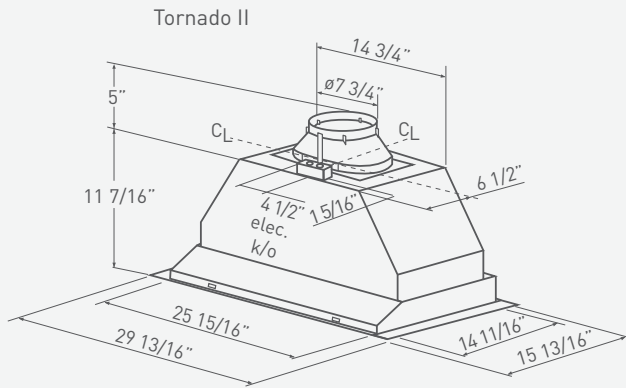

Shown here with optional baffle filters.

ESSENTIALS

A - elec k/o
B - ext blower k/o

Cabinet Bottom Cut-Out Size (W x D): AK8200AS: 26 1/16" x 14 3/4"; AK8300ASX: 34 11/16" x 14 3/4"

TORNADO II, TORNADO III

POWER PACK

MODEL	TORNADO II - AK8200AS	TORNADO III - AK8300ASX
SIZE	29"	38"
NET WIDTH	29 13/16"	38 7/16"
PERFORMANCE		
Single Internal Blower - CBI-290B	NA	290 CFM, 3.2 Sones Max.
Single Internal Blower - CBI-600B	NA	600 CFM, 6 Sones Max.
Dual Internal Blower - PBI-1100A	1000 CFM, 8 Sones Max. (Included)	1000 CFM, 8 Sones Max.
In-Line Blower - PBN-1000A	NA	1000 CFM, Sones NA
External Blower - CBE-1000	NA	1000 CFM, Sones NA
COLOR		
Stainless Steel	SS	SS
FEATURES		
Controls	Electronic Touch	Electronic Touch
Speed Levels	3	3
Auto Delay-Off	Yes	Yes
Lighting	Halogen, 35W x 2	Halogen, 35W x 4
Dual-Level Lighting	Yes	Yes
Filters	Decorative Mesh x 2	Decorative Mesh x 3
Recirculating	No	No
RF Remote Control	Yes	Yes
DUCT SPECIFICATIONS		
Vertical - Single/Dual	NA / 8"	6" / 8"
In-Line/External	NA	**10" to 8"
Horizontal	NA	NA
AC INPUT	120V - 60Hz	120V - 60Hz
***AC POWER		
Hood Only	Max 710W, 5.95 Amps	Max 140W, 1.16 Amps
OPTIONAL ACCESSORIES		
36" SS Liner (20 1/8" - 23 1/2" Depth)	AK0806AS	NA
42" SS Liner (20 1/8" - 23 1/2" Depth)	AK0842AS	NA
48" SS Liner (20 1/8" - 23 1/2" Depth)	NA	AK0848AS
54" SS Liner (20 1/8" - 23 1/2" Depth)	NA	AK0854AS
60" SS Liner (20 1/8" - 23 1/2" Depth)	NA	AK0860AS
Baffle Filter Kit	Z0F-B082	Z0F-B083

Our stylish RF remote puts you in command from up to 15 feet away.

Mounting Heights - Tornado II/III

Min. height 26" from cooking surface.
Hood mounted 62" from floor.

Max. height 36" from cooking surface.
Hood mounted 72" from floor.