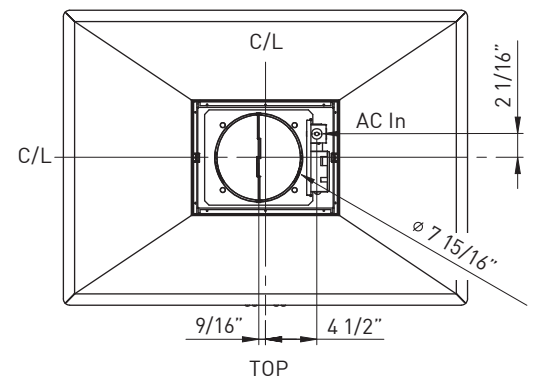

ACT™ is a feature built into specific Zephyr hoods allowing you to limit the maximum blower CFM to meet local code requirements.

SIZE	
ZNA-M90CS	36"
ZNA-E42CS	42"
PERFORMANCE	
INTERNAL, MIN.-MAX. BLOWER CFM	250 - 715
INTERNAL, MIN.-MAX. SONES	0.8 - 5.8
COLOR	
STAINLESS STEEL	SS
FEATURES	
CONTROLS	Electronic LCD
SPEED LEVELS	5 + Burst
AUTO DELAY-OFF	Yes
LIGHTING	Bloom™ HD LED 3W x 4
DUAL LEVEL LIGHTING	Yes
FILTERS	Baffle
RECIRCULATING OPTION	Yes
EXTENSION DUCT COVER OPTION	Yes, Up to 12' Ceiling
DUCT SPECIFICATIONS	
VERTICAL - INTERNAL	8"
HORIZONTAL - INTERNAL	NA
AC INPUT	
	120V - 60Hz
AC POWER	
	Max. 4A
OPTIONAL ACCESSORIES	
RECIRCULATING KIT	ZRC-02NA
EXTENSION DUCT COVER	Z1C-02NA
UNIVERSAL MAKE-UP AIR DAMPER	MUA008A
MOUNTING HEIGHT*	
	26" - 34"
WARRANTY	
	3 Years Parts, 1 Year Labor

*Mounting height refers to distance between top of a 36" tall cooking surface and bottom of hood.