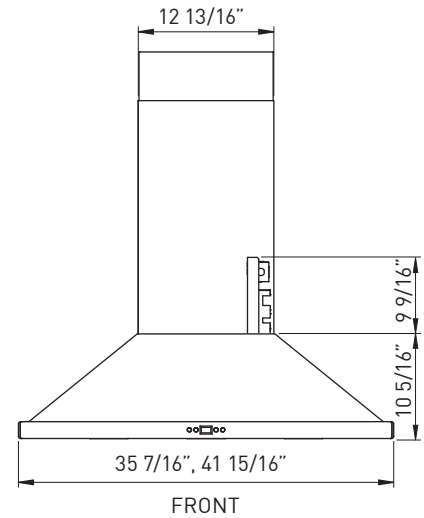

ACT™ is a feature built into specific Zephyr hoods allowing you to limit the maximum blower CFM to meet local code requirements.

SIZE	
ZNA-M90CS	36"
ZNA-E42CS	42"
PERFORMANCE	
INTERNAL, MIN.-MAX. BLOWER CFM	250 - 715
INTERNAL, MIN.-MAX. SONES	0.8 - 5.8
COLOR	
STAINLESS STEEL	SS
FEATURES	
CONTROLS	Electronic LCD
SPEED LEVELS	5 + Burst
AUTO DELAY-OFF	Yes
LIGHTING	Bloom™ HD LED 3W x 4
DUAL LEVEL LIGHTING	Yes
FILTERS	Baffle
RECIRCULATING OPTION	Yes
EXTENSION DUCT COVER OPTION	Yes, Up to 12' Ceiling
DUCT SPECIFICATIONS	
VERTICAL - INTERNAL	8"
HORIZONTAL - INTERNAL	NA
AC INPUT	
	120V - 60Hz
AC POWER	
	Max. 4A
OPTIONAL ACCESSORIES	
RECIRCULATING KIT	ZRC-02NA
EXTENSION DUCT COVER	Z1C-02NA
UNIVERSAL MAKE-UP AIR DAMPER	MUA008A
MOUNTING HEIGHT*	
	26" - 34"
WARRANTY	
	3 Years Parts, 1 Year Labor

*Mounting height refers to distance between top of a 36" tall cooking surface and bottom of hood.