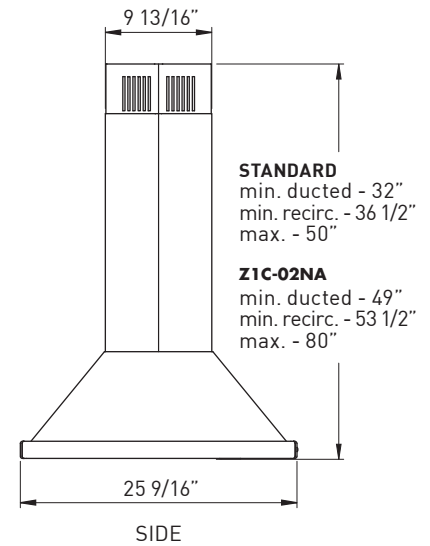

	INTERNAL BLOWER STANDARD	ACT™ INTERNAL BLOWER with AIRFLOW CONTROL TECHNOLOGY™			
Min.-Max. CFM	250 - 715	Min.-Max. CFM	250 - 590	250 - 390	250 - 290
Min.-Max. Sones	0.8 - 5.8	Min.-Max. Sones	0.8 - 4.5	0.8 - 3	0.8 - 1.2

ACT™ is a feature built into specific Zephyr hoods allowing you to limit the maximum blower CFM to meet local code requirements.

SIZE	
ZNA-M90CS	36"
ZNA-E42CS	42"
PERFORMANCE	
INTERNAL, MIN.-MAX. BLOWER CFM	250 - 715
INTERNAL, MIN.-MAX. SONES	0.8 - 5.8
COLOR	
STAINLESS STEEL	SS
FEATURES	
CONTROLS	Electronic LCD
SPEED LEVELS	5 + Burst
AUTO DELAY-OFF	Yes
LIGHTING	Bloom™ HD LED 3W x 4
DUAL LEVEL LIGHTING	Yes
FILTERS	Baffle
RECIRCULATING OPTION	Yes
EXTENSION DUCT COVER OPTION	Yes, Up to 12' Ceiling
DUCT SPECIFICATIONS	
VERTICAL - INTERNAL	8"
HORIZONTAL - INTERNAL	NA
AC INPUT	
	120V - 60Hz
AC POWER	
	Max. 4A
OPTIONAL ACCESSORIES	
RECIRCULATING KIT	ZRC-02NA
EXTENSION DUCT COVER	Z1C-02NA
UNIVERSAL MAKE-UP AIR DAMPER	MUA008A
MOUNTING HEIGHT*	
	26" - 34"
WARRANTY	
	3 Years Parts, 1 Year Labor

*Mounting height refers to distance between top of a 36" tall cooking surface and bottom of hood.