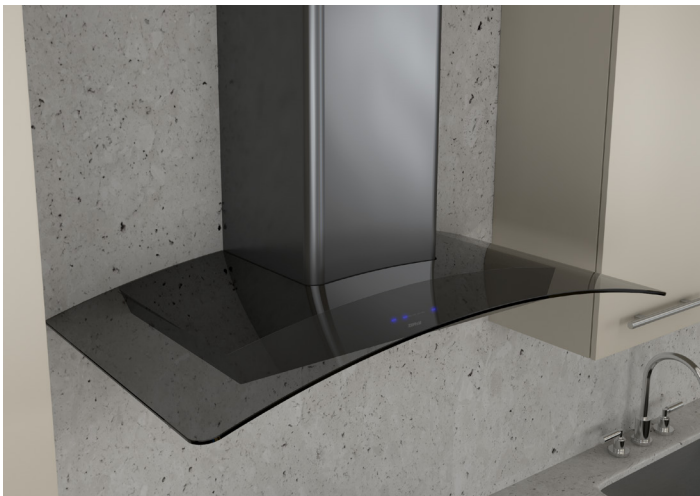

The delicate curve of a smoke-gray glass canopy arching over your cooktop will add an elegance to your everyday cooking experience. Updated with Zephyr's trend-setting Black Stainless Steel, the Ravenna combines 21st cen-

tury know-how with timeless beauty. Titanium coated for extra durability as well as an anti-smudge coating for easy cleaning. Featuring ACT™ technology, ICON Touch® Controls and a powerful, yet quiet, 600-CFM blower.

ACT™

Min. - Max. CFM	INTERNAL BLOWER STANDARD	INTERNAL BLOWER with ACT™ AIRFLOW CONTROL TECHNOLOGY™*		
	200 - 600	200 - 390	200 - 290	
Min. - Max. Sones	1 - 6	1 - 4	1 - 3	

*AIRFLOW CONTROL TECHNOLOGY™ (ACT™) is an exclusive feature built into specific Zephyr hoods which can limit the maximum blower CFM to meet local code requirements.

FRONT