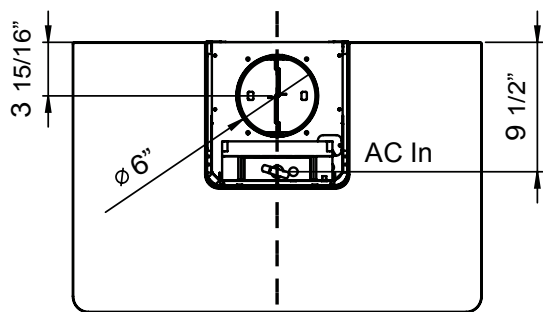

The delicate curve of a glass canopy arching over your cooktop will add an elegance to your everyday cooking experience. Updated with Zephyr's trend-setting Black Stainless Steel, the Ravenna combines 21st century know-

how with timeless beauty. Featuring clear and smoke-gray glass canopy options, as well as ACT™ technology, ICON Touch® Controls, BriteStrip™ LED lighting and a powerful, yet quiet, 600-CFM blower.

ACT™

Min. - Max. CFM	INTERNAL BLOWER STANDARD	INTERNAL BLOWER with ACT™ AIRFLOW CONTROL TECHNOLOGY™*		
	200 - 600	200 - 390	200 - 290	
Min. - Max. Sones	1 - 6	1 - 4	1 - 3	

*AIRFLOW CONTROL TECHNOLOGY™ (ACT™) is an exclusive feature built into specific Zephyr hoods which can limit the maximum blower CFM to meet local code requirements.

C/L

TOP