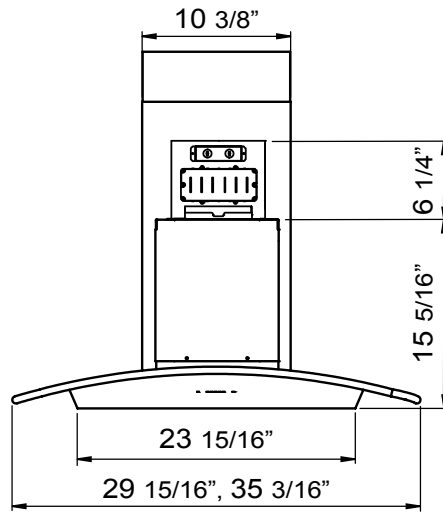

The delicate curve of a glass canopy arching over your cooktop will add an elegance to your everyday cooking experience. Updated with Zephyr's trend-setting Black Stainless Steel, the Ravenna combines 21st century know-

how with timeless beauty. Featuring clear and smoke-gray glass canopy options, as well as ACT™ technology, ICON Touch® Controls, BriteStrip™ LED lighting and a powerful, yet quiet, 600-CFM blower.

ACT™

Min. - Max. CFM	INTERNAL BLOWER STANDARD	INTERNAL BLOWER with ACT™ AIRFLOW CONTROL TECHNOLOGY™*		
	200 - 600	200 - 390	200 - 290	
Min. - Max. Sones	1 - 6	1 - 4	1 - 3	

*AIRFLOW CONTROL TECHNOLOGY™ (ACT™) is an exclusive feature built into specific Zephyr hoods which can limit the maximum blower CFM to meet local code requirements.

FRONT