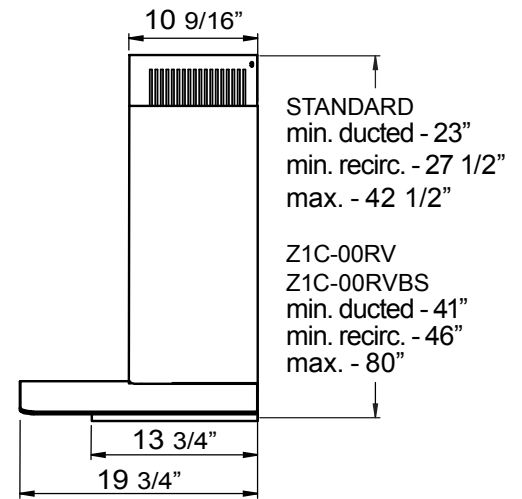

The delicate curve of a glass canopy arching over your cooktop will add an elegance to your everyday cooking experience. Updated with Zephyr's trend-setting Black Stainless Steel, the Ravenna combines 21st century know-

how with timeless beauty. Featuring clear and smoke-gray glass canopy options, as well as ACT™ technology, ICON Touch® Controls, BriteStrip™ LED lighting and a powerful, yet quiet, 600-CFM blower.

ACT™

Min. - Max. CFM	INTERNAL BLOWER STANDARD	INTERNAL BLOWER with ACT™ AIRFLOW CONTROL TECHNOLOGY™*		
	200 - 600	200 - 390	200 - 290	
Min. - Max. Sones	1 - 6	1 - 4	1 - 3	

*AIRFLOW CONTROL TECHNOLOGY™ (ACT™) is an exclusive feature built into specific Zephyr hoods which can limit the maximum blower CFM to meet local code requirements.

SIDE

TOP