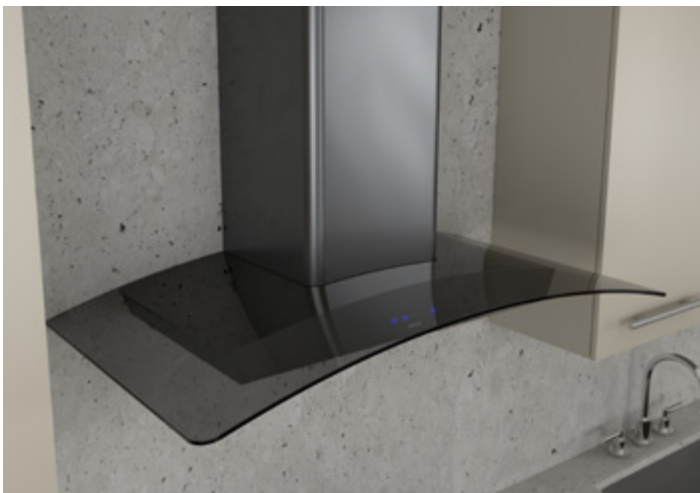

FRONT

SIDE

C/L

TOP

**MODEL**

Stainless Steel w/ Clear Glass	ZRV-E30BGC	ZRV-M90BGC
Stainless Steel w/ Smoke-Gray Glass	ZRV-E30BGG	ZRV-M90BGG
Black Stainless Steel w/ Smoke-Gray Glass	ZRV-E30BBSGG	ZRV-M90BBSGG