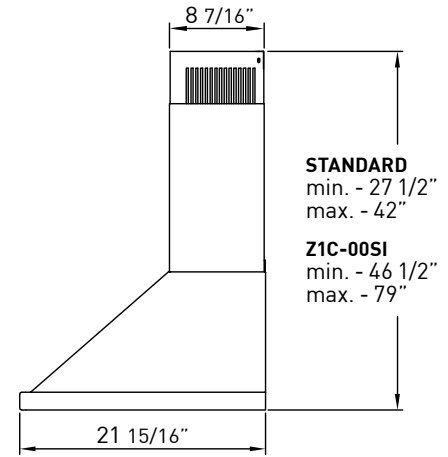

	INTERNAL BLOWER STANDARD	ACT [™] INTERNAL BLOWER with AIRFLOW CONTROL TECHNOLOGY [™]
Min.-Max. CFM	230 - 400	230 - 290
Min.-Max. Sones	1 - 6	2 - 3

ACT[™] is an exclusive feature built into specific Zephyr hoods which can limit the maximum blower CFM to meet local code requirements.

SIZE	
ZSI-E30AS-ES	30"
ZSI-E36AS-ES	36"
PERFORMANCE	
INTERNAL, MIN.-MAX. BLOWER CFM	230 - 400
INTERNAL, MIN.-MAX. SONES	2 - 6
COLOR	
STAINLESS STEEL	SS
FEATURES	
ENERGY STAR CERTIFIED	Yes
ACT™	Yes
CONTROLS	ICON Touch™
SPEED LEVELS	3*
5 MINUTE AUTO DELAY-OFF	Yes
LIGHTING	Fluorescent, 13W x 2
DUAL LEVEL LIGHTING	No
FILTERS	Baffle x 2
RECIRCULATING OPTION	No
EXTENSION DUCT COVER OPTION	Yes, Up to 12' Ceiling
DUCT SPECIFICATIONS	
VERTICAL - INTERNAL	8" Round
HORIZONTAL - INTERNAL	NA
AC POWER	120V, 60Hz at Max. 1.2A
OPTIONAL ACCESSORIES	
EXTENSION DUCT COVER	Z1C-00SI
MOUNTING HEIGHT**	26" - 34"
WARRANTY	3 Years Parts, 1 Year Labor

Specifications subject to change, check zephyronline.com for up-to-date information.

FRONT

SIDE

C/L

TOP

CEILING HEIGHT		8'	8.5'	9'	9.5'	10'	10.5'	11'	12'
STANDARD DUCT COVER	Ducted Mounting Height**	26"-32.5"	26"-34"	30"-34"	NA	NA	NA	NA	NA
EXTENSION DUCT COVER	Ducted Mounting Height**	NA	NA	NA	26"-31.5"	26"-34"	26"-34"	26"-34"	28"-34"