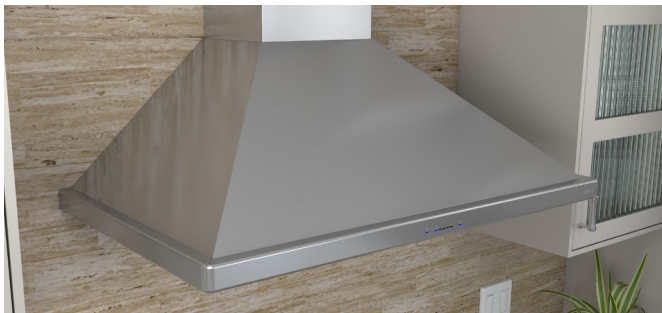

SIENA ES wall

The Siena ES, certified **ENERGY STAR**[®] hood is packed with power. With a 400-CFM blower and ACT[™] technology this hood has a versatile range of features perfect for any kitchen. With energy-efficient, warm white fluorescent lights, an extension duct cover option and Zephyr's new ICON Touch[™] controls, clearing the air is as simple as the touch of a button.

SIZE	
ZSI-E30AS-ES	30"
ZSI-E36AS-ES	36"
PERFORMANCE	
INTERNAL, MIN.-MAX. BLOWER CFM	230 - 400
INTERNAL, MIN.-MAX. SONES	2 - 6
COLOR	
STAINLESS STEEL	SS
FEATURES	
ENERGY STAR CERTIFIED	Yes
ACT™	Yes
CONTROLS	ICON Touch™
SPEED LEVELS	3*
5 MINUTE AUTO DELAY-OFF	Yes
LIGHTING	Fluorescent, 13W x 2
DUAL LEVEL LIGHTING	No
FILTERS	Baffle x 2
RECIRCULATING OPTION	No
EXTENSION DUCT COVER OPTION	Yes, Up to 12' Ceiling
DUCT SPECIFICATIONS	
VERTICAL - INTERNAL	8" Round
HORIZONTAL - INTERNAL	NA
AC POWER	120V, 60Hz at Max. 1.2A
OPTIONAL ACCESSORIES	
EXTENSION DUCT COVER	Z1C-00SI
MOUNTING HEIGHT**	26" - 34"
WARRANTY	3 Years Parts, 1 Year Labor