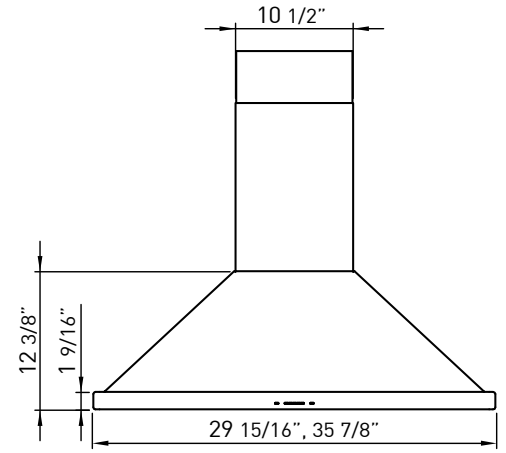

SIZE	
ZSI-E30AS-ES	30"
ZSI-E36AS-ES	36"
PERFORMANCE	
INTERNAL, MIN.-MAX. BLOWER CFM	230 - 400
INTERNAL, MIN.-MAX. SONES	2 - 6
COLOR	
STAINLESS STEEL	SS
FEATURES	
ENERGY STAR CERTIFIED	Yes
ACT™	Yes
CONTROLS	ICON Touch™
SPEED LEVELS	3*
5 MINUTE AUTO DELAY-OFF	Yes
LIGHTING	Fluorescent, 13W x 2
DUAL LEVEL LIGHTING	No
FILTERS	Baffle x 2
RECIRCULATING OPTION	No
EXTENSION DUCT COVER OPTION	Yes, Up to 12' Ceiling
DUCT SPECIFICATIONS	
VERTICAL - INTERNAL	8" Round
HORIZONTAL - INTERNAL	NA
AC POWER	120V, 60Hz at Max. 1.2A
OPTIONAL ACCESSORIES	
EXTENSION DUCT COVER	Z1C-00SI
MOUNTING HEIGHT**	26" - 34"
WARRANTY	3 Years Parts, 1 Year Labor

Specifications subject to change, check zephyronline.com for up-to-date information.

FRONT

SIDE

C/L

TOP

CEILING HEIGHT		8'	8.5'	9'	9.5'	10'	10.5'	11'	12'
STANDARD DUCT COVER	Ducted Mounting Height**	26"-32.5"	26"-34"	30"-34"	NA	NA	NA	NA	NA
EXTENSION DUCT COVER	Ducted Mounting Height**	NA	NA	NA	26"-31.5"	26"-34"	26"-34"	26"-34"	28"-34"