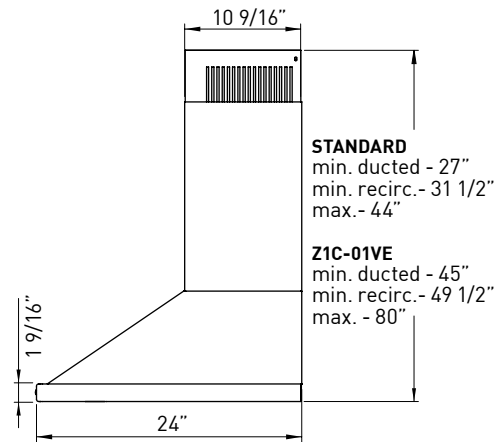

*ACT™ is an exclusive feature built into specific Zephyr hoods which can limit the maximum blower CFM to meet local code requirements.*

<b>SIZE</b>	
ZVE-E30CS	30"
ZVE-E36CS	36"
ZVE-E42CS	42"
<b>PERFORMANCE</b>	
INTERNAL, MIN.-MAX. BLOWER CFM	250 - 715
INTERNAL, MIN.-MAX. SONES	0.8 - 5.8
<b>COLOR</b>	
STAINLESS STEEL	SS
<b>FEATURES</b>	
CONTROLS	Electronic LCD
SPEED LEVELS	5 + Burst
AUTO DELAY-OFF	Yes
DIRECTIONAL LIGHTING	Bloom™ HD LED 6W x 2
DUAL LEVEL LIGHTING	Yes
FILTERS	Baffle
RECIRCULATING OPTION	Yes
EXTENSION DUCT COVER OPTION	Yes, Up to 12' Ceiling
<b>DUCT SPECIFICATIONS</b>	
VERTICAL - INTERNAL	8"
HORIZONTAL - INTERNAL	NA
<b>AC INPUT</b>	
	120V - 60Hz
<b>AC POWER</b>	
	Max. 4A
<b>OPTIONAL ACCESSORIES</b>	
RECIRCULATING KIT	ZRC-02VE
EXTENSION DUCT COVER	Z1C-01VE
UNIVERSAL MAKE-UP AIR DAMPER	MUA008A
<b>MOUNTING HEIGHT*</b>	
	26" - 34"
<b>WARRANTY</b>	
	3 Years Parts, 1 Year Labor

Specifications subject to change, check [zephyronline.com](http://zephyronline.com) for up to date information.

FRONT

SIDE

TOP

<b>CEILING HEIGHT</b>		8'	8.5'	9'	9.5'	10'	10.5'	11'	12'
<b>STANDARD DUCT COVER</b>	Ducted Mounting Height*	26"-33"	26"-34"	28"-34"	34"-34"	NA	NA	NA	NA
	Recirc. Mounting Height*	26"-28.5"	26"-34"	28"-34"	34"-34"	NA	NA	NA	NA
<b>EXTENSION DUCT COVER</b>	Ducted Mounting Height*	NA	NA	26"-27"	26"-33"	26"-34"	26"-34"	26"-34"	28"-34"
	Recirc. Mounting Height*	NA	NA	NA	26"-28.5"	26"-34"	26"-34"	26"-34"	28"-34"

\*Mounting height refers to distance between top of a 36" tall cooking surface and bottom of hood.