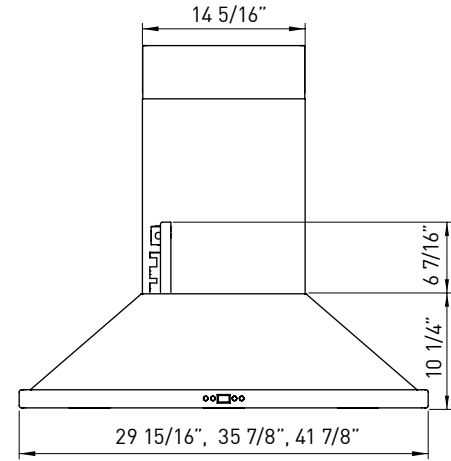

Specifications subject to change, check [zephyronline.com](http://zephyronline.com) for up to date information.

FRONT

SIDE

TOP

<b>CEILING HEIGHT</b>		8'	8.5'	9'	9.5'	10'	10.5'	11'	12'
<b>STANDARD DUCT COVER</b>	Ducted Mounting Height*	26"-33"	26"-34"	28"-34"	34"-34"	NA	NA	NA	NA
	Recirc. Mounting Height*	26"-28.5"	26"-34"	28"-34"	34"-34"	NA	NA	NA	NA
<b>EXTENSION DUCT COVER</b>	Ducted Mounting Height*	NA	NA	26"-27"	26"-33"	26"-34"	26"-34"	26"-34"	28"-34"
	Recirc. Mounting Height*	NA	NA	NA	26"-28.5"	26"-34"	26"-34"	26"-34"	28"-34"