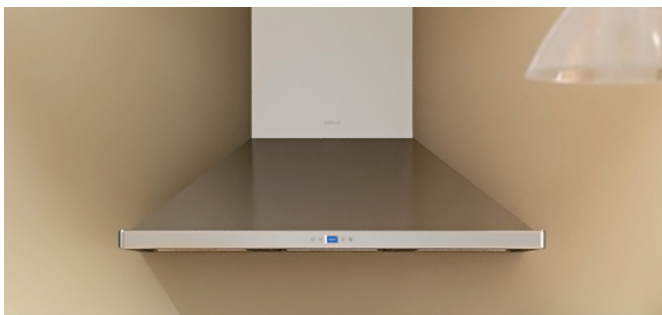

VENEZIA wall

A timeless and classic design, Venezia's formidable pyramid design now includes baffle filters and Zephyr's DCBL Suppression System® elevating this ageless range hood to unparalleled levels of performance. With directional Bloom™ HD LED light bulbs, Venezia's 24-inch deep capture area is fully illuminated with warm halogen-caliber light, while remaining cool to the touch on high or low settings.

	INTERNAL BLOWER STANDARD	ACT™ INTERNAL BLOWER with AIRFLOW CONTROL TECHNOLOGY™			
Min.-Max. CFM	250 - 715	Min.-Max. CFM	250 - 590	250 - 390	250 - 290
Min.-Max. Sones	0.8 - 5.8	Min.-Max. Sones	0.8 - 4.5	0.8 - 3	0.8 - 1.2

ACT™ is an exclusive feature built into specific Zephyr hoods which can limit the maximum blower CFM to meet local code requirements.