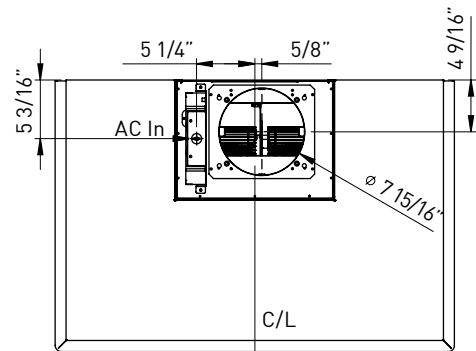

*ACT™ is an exclusive feature built into specific Zephyr hoods which can limit the maximum blower CFM to meet local code requirements.*

<b>SIZE</b>	
ZVE-E30CS	30"
ZVE-E36CS	36"
ZVE-E42CS	42"
<b>PERFORMANCE</b>	
INTERNAL, MIN.-MAX. BLOWER CFM	250 - 715
INTERNAL, MIN.-MAX. SONES	0.8 - 5.8
<b>COLOR</b>	
STAINLESS STEEL	SS
<b>FEATURES</b>	
CONTROLS	Electronic LCD
SPEED LEVELS	5 + Burst
AUTO DELAY-OFF	Yes
DIRECTIONAL LIGHTING	Bloom™ HD LED 6W x 2
DUAL LEVEL LIGHTING	Yes
FILTERS	Baffle
RECIRCULATING OPTION	Yes
EXTENSION DUCT COVER OPTION	Yes, Up to 12' Ceiling
<b>DUCT SPECIFICATIONS</b>	
VERTICAL - INTERNAL	8"
HORIZONTAL - INTERNAL	NA
<b>AC INPUT</b>	
	120V - 60Hz
<b>AC POWER</b>	
	Max. 4A
<b>OPTIONAL ACCESSORIES</b>	
RECIRCULATING KIT	ZRC-02VE
EXTENSION DUCT COVER	Z1C-01VE
UNIVERSAL MAKE-UP AIR DAMPER	MUA008A
<b>MOUNTING HEIGHT*</b>	
	26" - 34"
<b>WARRANTY</b>	
	3 Years Parts, 1 Year Labor

Specifications subject to change, check [zephyronline.com](http://zephyronline.com) for up to date information.

FRONT

SIDE

TOP

<b>CEILING HEIGHT</b>		8'	8.5'	9'	9.5'	10'	10.5'	11'	12'
<b>STANDARD DUCT COVER</b>	Ducted Mounting Height*	26"-33"	26"-34"	28"-34"	34"-34"	NA	NA	NA	NA
	Recirc. Mounting Height*	26"-28.5"	26"-34"	28"-34"	34"-34"	NA	NA	NA	NA
<b>EXTENSION DUCT COVER</b>	Ducted Mounting Height*	NA	NA	26"-27"	26"-33"	26"-34"	26"-34"	26"-34"	28"-34"
	Recirc. Mounting Height*	NA	NA	NA	26"-28.5"	26"-34"	26"-34"	26"-34"	28"-34"

\*Mounting height refers to distance between top of a 36" tall cooking surface and bottom of hood.